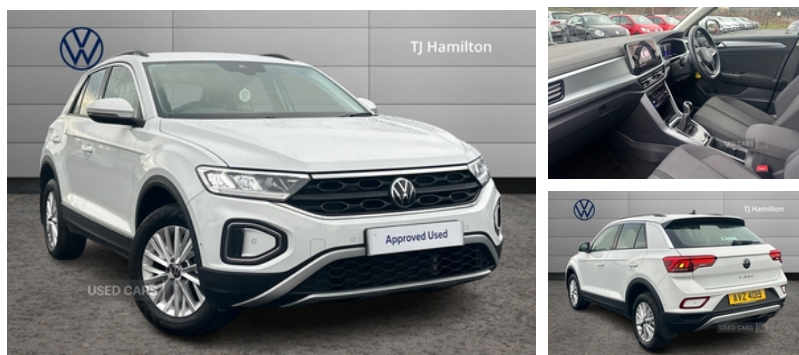

## Volkswagen T-Roc 1.0 TSI Life 5dr | Mar 2023

# £21,450

Exterior Features, Front windscreen wiper with intermittent wipe and 4 position delay, Heated rear window, Power windows with comfort operation and circuit breaker, Rain sensor, Rear wash/wipe with intermittent wipe setting, Front shock absorption, Rear shock absorption chassis with increased ride height, Black roof rails, Body coloured bumpers and radiator grille with chrome trim and front fog lamps with chrome bezel, Body coloured exterior mirror housings and door handles, Extended roof spoiler, External USB type C socket and charging sockets, Rear exhaust tailpipe, Rear side wing doors, 3rd brake light, Automatic hazard lights activation under emergency braking, Automatic headlight control with LED separate daytime running lights with coming/leaving home function, LED Headlights, LED rear combination lamps, LED rear number plate lights, LED tail lamp rear combination lamps, Rear fog light on one side and reversing lights on both sides, Safety, ABS, Electronic parking brake, Electronic Stability Control (ESC) inc EDL (Electronic Differential Lock) and ASR (Traction Control), Front assist with city emergency braking and pedestrian monitoring, Front disc brakes, Hill start assist, Rear disc brakes, Volkswagen roadside assistance, Driver alert system with fatigue detection, Lane keeping system Lane Assist, Modified key software - reduce switch off time for key status change to Long no motion, Park assist including front and rear parking sensors, Power assisted speed sensitive steering, Auto dimming interior rear view mirror, Exterior mirrors aspherical on driver side, convex on front passenger side, Remote electrically foldable door mirrors, puddle lights and reverse activated passenger's door mirror, 3 point height adj front seatbelts + pretensioners, 3 point seatbelts in