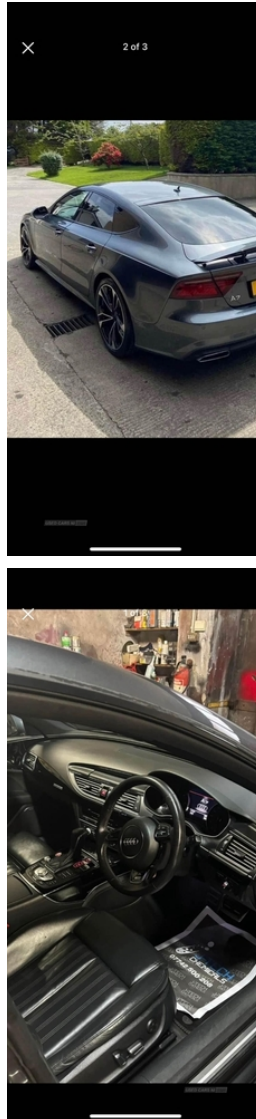

Limavady Derry, Limavady, BT49 9
07597947776

Audi A7 3.0 TDI Quattro 272 Black Edition 5dr S Tronic | Jan 2016

£14,500

A7 BLACK EDITION

Black edition A7 all the extras good genuine car call or message for any more info Thanks

Vehicle Features

3x3 point rear seatbelts, 4 zone control automatic air conditioning, 4-way electric lumbar support, 12V power points in front + rear centre consoles, ABS, Acoustic glass, Alcantara door panels, Anti-theft wheel bolts, Anti theft alarm, ASR traction control, Audi drive select, Audi music interface, Audi parking system plus with front and rear sensors, Auto dimming rear view

Miles:	100000
Fuel Type:	Diesel
Transmission:	Semi-Automatic
Colour:	Grey
Engine Size:	2967
CO2 Emission:	142
Tax Band:	F (£210 p/a)
Body Style:	Hatchback
Insurance group:	44E
Reg:	R14LLH

Technical Specs