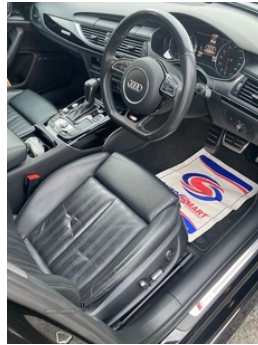

Audi A6 2.0 TDI Quattro Black Edition 5dr S Tronic | Jan 2018

£22,800 O.N.O

2018 Audi A6 2.0tdi black edition quattro, 42K genuine miles, absolutely immaculate original condition throughout, NI car, lovely driving car, all the usual extras, very last of this model, gearbox and engine fully serviced, hpi clear no finance owing, new Audi rubber floor mats and bootliner included, any inspection welcome, genuine reason for reluctant sale, serious callers only please.

Vehicle Features

3 point seatbelts on all seats, 4 way electric lumbar support for driver and front passenger, 4 zone climate control, 12V power in rear centre console, ABS/EBD, Alcantara door trim, Aluminium door sill trims, Anti-theft wheel bolts, Anti theft alarm, ASR traction control, Audible and visual fasten seat belt warning - front and rear, Audi drive select, Audi music interface, Audi parking system plus with front and rear sensors, Auto dimming rear view mirror, Automatic headlights + automatic windscreen wipers, Auxiliary input socket, Black cloth headlining, Black Styling pack - A6 Avant, Body colour bumpers, Body colour door mirrors and handles, Body colour roof spoiler, Cruise control, Curtain airbags, DAB digital radio module, Diesel particulate filter, Door sill trims with S line logo, Double cargo floor, Driver's information system, Driver/front passenger side airbags, Driver and passenger airbags, Electric front/rear windows, Electric front