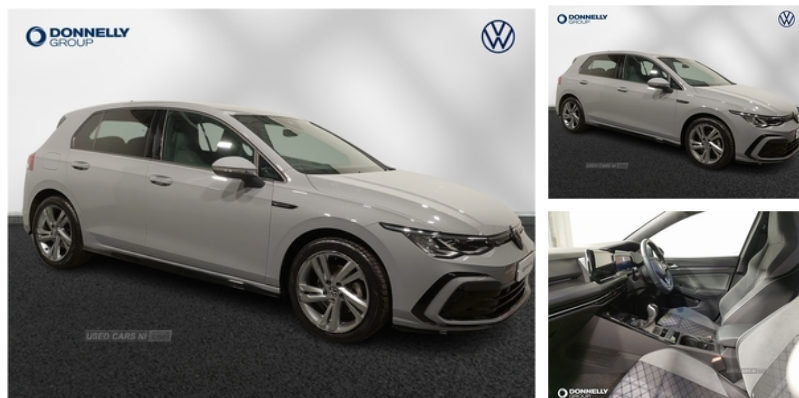

Volkswagen Golf 1.5 TSI R-Line 5dr | Feb 2023

£24,985

Volkswagen Golf 1.5 TSI R-Line 5dr

Vehicle Features

3 point height adj front seatbelts + pretensioners, 3 rear head restraints, 3 rear three point seatbelts, 3 seat bench in 2nd row, 12V socket in front centre console, 12V socket in luggage compartment, ABS, Adaptive cruise control (ACC) with speed limiter and front assist (reacting to vehicles pedestrians and cyclists), Adaptive cruise control ACC with speed limiter and front assist (reacting to vehicles, Alarm with interior protection and deactivation via infotainment system, Ambient lighting, Ambient lighting - Customisable 30 colour ambient lighting, Anti-lock Braking System, Auto dimming rear view mirror, Automatic headlamp activation with Coming home and Leaving home feature, Automatic headlights, Black roof lining, Body colour door handles, Body colour door mirrors with integrated indicators, Body colour rear roof spoiler, Brushed stainless steel pedals, Car2X communication, Carbon grey decorative inserts in dash and front door trim panels, Child locks on rear doors, Chrome plated surround to electric mirror button, Chrome plated surround to electric mirror button, Digital cockpit pro - 10.25" high resolution TFT dash display screen with customizable menus and information, Driver alert system, Driver and front passenger airbag with front passenger airbag deactivation, Driver profile selection, Drivers and front passengers safety optimised head restraints, Drivers and front passengers sun visors with vanity mirrors, Dynamic headlight range control, Dynamic road sign display, eCall - Emergency call service for SOS calls to emergency response, Electrically heated and adjustable door mirrors with memory feature, Electronic engine immobiliser, electronic odometer, electronic odometer, Electronic parking brake with auto hold, ESC (Electronic Stability

Miles:	6500
Fuel Type:	Petrol
Transmission:	Manual
Colour:	Grey
Engine Size:	1498
Tax Band:	Petrol/Diesel (£190 p/a)
Body Style:	Hatchback
Insurance group:	18E
Reg:	BYZ9114

Technical Specs

DIMENSIONS	
Length:	4284mm
Width:	1789mm
Height:	1480mm
Seats:	5
Luggage Capacity (Seats Up):	381L
Gross Weight:	1800KG
Max. Loading Weight:	569KG
PERFORMANCE & ECONOMY	
Fuel Consum. (Combined):	51.4MPG
Fuel Tank Capacity:	45L
Number Of Gears:	6 SPEED
Top Speed:	133MPH
Acceleration 0-100 km/h:	9.2s
Engine Power BHP:	128.7BHP