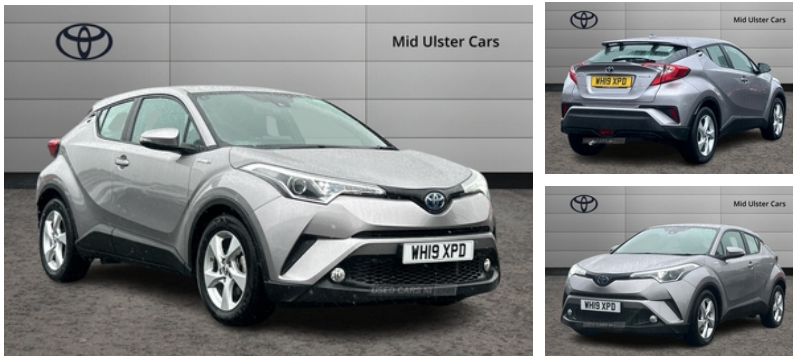

Toyota C-HR 1.8 Hybrid Icon 5dr CVT | 2019

£14,295

Miles:	48905
Fuel Type:	PETROL/ELECTRIC
Transmission:	CVT
Colour:	Silver
Body Style:	Sport utility vehicle
Reg:	WN19XPD

Paint - Metallic, Metallic - Tyrol silver, Exterior Features, Front and rear electric windows, Heated rear windscreen, Rain sensitive windscreen wipers, Rear wiper, Vehicle Stability Control (VSC), Body colour door handles, Body coloured bumpers, Rear spoiler, Shark fin roof aerial, Auto high beam, Follow me home headlights, Front fog lights, LED daytime running lights, Safety, ABS+EBD+Brake assist, ESP + traction control, Hill start assist control (HAC), Adaptive cruise control, Adjustable speed limiter, Collision prevention assist, Lane departure warning system, PAS, Reversing camera, Traffic sign recognition, Auto dimming rear view mirror, Body colour heated door mirrors, Electric door mirrors, 3x3 point rear seatbelts, Airbag deactivation switch, Driver/Front Passenger airbags, Driver/front passenger side airbags, Drivers knee airbag, Front and rear curtain airbags, Front and rear seatbelt reminder, Rear child proof door locks, Road sign information display, Toyota safety sense, Tyre pressure monitoring system, Audio / Communications, Bluetooth system, 6 speakers, Auxiliary input socket, DAB Digital radio, Steering wheel mounted controls, USB connection, Driver Convenience, Push button starter, Miscellaneous, 4.2" Colour TFT driver information display, 8" touch screen, Lights on warning, Trip computer, Interior Features, Dual zone automatic air conditioning, 12V Accessory socket, Chrome interior door handles, Cloth upholstery, Front and rear door pockets, Front centre armrest, Front cupholders x 2, Leather gear knob, Nappa leather steering wheel, Tilt/telescopic steering column, Illuminated entry system, Driver/passenger sunvisors and illuminated vanity mirrors, Trim, Child seat anchorage points, Folding rear seats, Front head restraints, Height adjustable drivers seat, Rear headrests, WIL - Whiplash Injury Lessening seats, Security, Alarm, Immobiliser, Remote central locking, Wheels, Tyre repair kit