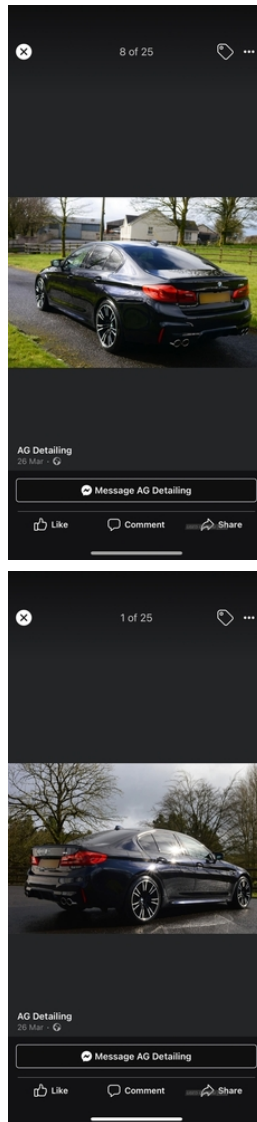

23 Aghagrefin Road, Kesh, BT93 1GE
07876525487

BMW M5 M5 4dr DCT | Apr 2019

£37,500 O.N.O

Miles:	59800
Fuel Type:	Petrol
Transmission:	Semi-Automatic
Colour:	Black
Engine Size:	4395
CO2 Emission:	246
Tax Band:	Petrol/Diesel (£190 p/a)
Body Style:	Saloon
Insurance group:	49E
Reg:	YH19 WTX