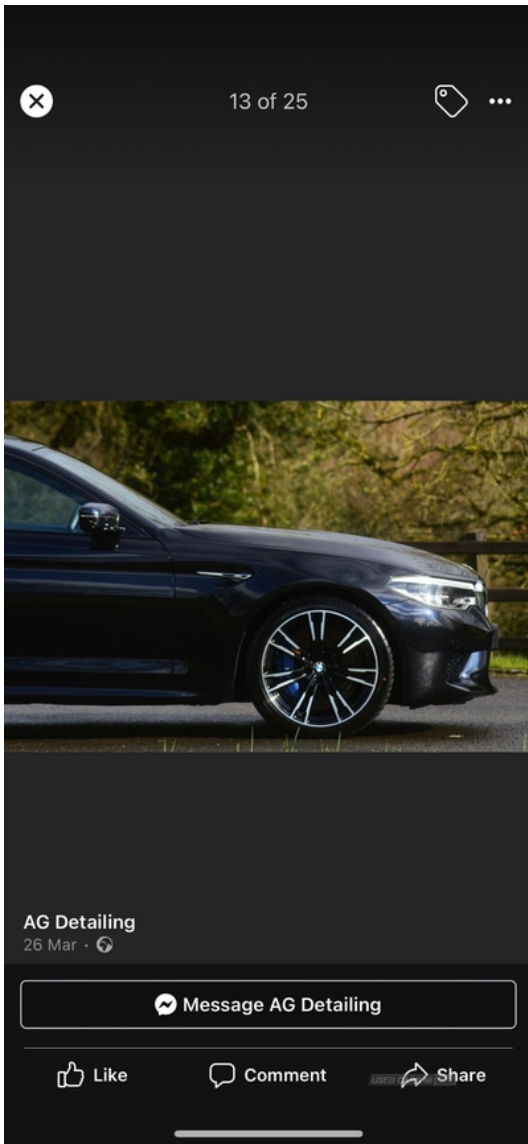

23 Aghagrefin Road, Kesh, BT93 1GE
07876525487

BMW M5 M5 4dr DCT | Apr 2019

£37,500 O.N.O

Miles:	59800
Fuel Type:	Petrol
Transmission:	Semi-Automatic
Colour:	Black
Engine Size:	4395
CO2 Emission:	246
Tax Band:	Petrol/Diesel (£190 p/a)
Body Style:	Saloon
Insurance group:	49E
Reg:	YH19 WTX