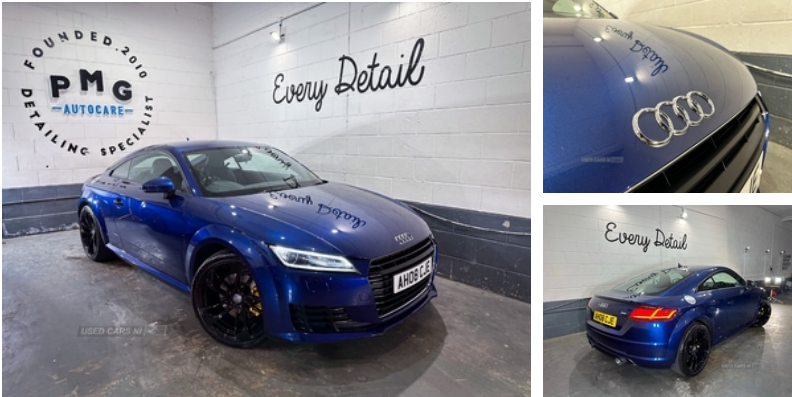

Audi TT 2.0 TDI Ultra Sport 2dr | Mar 2015
FSH, VIRTUAL DASH, ROI EXPORT ELIGIBLE 12 MONTHS WARRANTY

£13,450

2015 Audi TT Sport Ultra 2.0 TDI

Comprehensive full Audi History, 2 keys and all book packs. Sold with a full MOT. Qualifies for ROI VAT exemption.

In impeccable condition throughout. Navarra blue with contrasting half leather sports interior.

Great spec which includes

- 19" alloy wheels
- heated seats
- virtual cockpit
- Bluetooth audio
- Audi drive select
- auto wipers
- keyless go

Miles:	76000
Fuel Type:	Diesel
Transmission:	Manual
Colour:	Blue
Engine Size:	1968
CO2 Emission:	110
Tax Band:	B (£20 p/a)
Body Style:	Coupe
Insurance group:	34E
Reg:	SK15PZS

Technical Specs

DIMENSIONS

Length:	4177mm
Width:	1832mm
Height:	1353mm
Seats:	4
Luggage Capacity (Seats Up):	305L
Gross Weight:	1665KG
Max. Loading Weight:	400KG