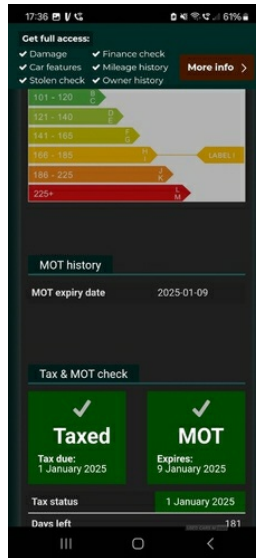

Toyota Hilux Invincible X D/Cab Pick Up 2.4 D-4D Auto | Jan 2020

£23,500 O.N.O

Hilux invincible x 2020 for sale. Shutter to back fitted. Great condition.

Vehicle Features

2 12v sockets, 4.2" Multi information display, 6 speakers, 220V power socket, ABS, Adaptive cruise control, Auto Headlights, Automatic air conditioning, Body coloured front bumper, Brake assist, Centre console coolbox, Centre console with lid, Child proof rear door locks, Chrome door handles, Chrome door mirrors, Chrome effect scuff plates, Chrome fog light surrounds, Chrome mesh sports lower grille, Chrome plated rear bumper, Chrome side bar with steps, Chrome trim on radiator grille, Cooler in upper glove box, Digital radio (DAB), Downhill Assist

Miles:	78000
Fuel Type:	Diesel
Transmission:	Automatic/Other
Colour:	White
Engine Size:	2393
CO2 Emission:	183
Tax Band:	Light goods vehicle (£335 p/a)
Body Style:	Light 4X4 Utility
Reg:	Mac74c

Technical Specs

DIMENSIONS	
Length:	5345mm
Width:	1855mm
Height:	1815mm
Seats:	5
Luggage Capacity (Seats Up):	Not AvailableL
Gross Weight:	3210KG

PERFORMANCE & ECONOMY	
Fuel Consum. (Urban Cold):	22.6MPG
Fuel Consum. (Extra Urban):	44.1MPG
Fuel Consum. (Combined):	32.5MPG
Fuel Tank Capacity:	80L
Number Of Gears:	6 SPEED
Top Speed:	106MPH
Acceleration 0-100 km/h:	12.8s
Engine Power BHP:	147.2BHP