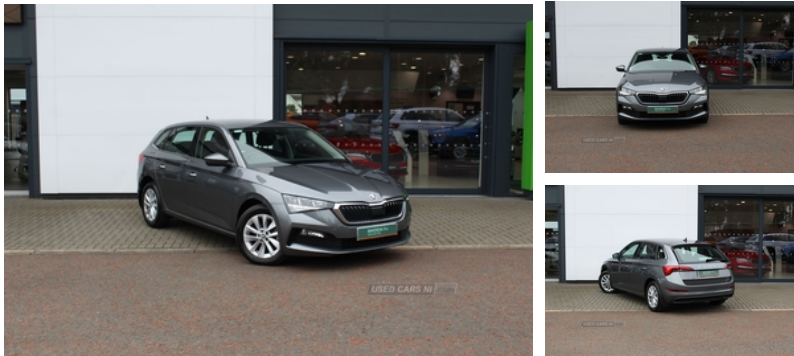

## Skoda Scala 1.5 TSI SE Technology 5dr | 2024

# £23,495

<b>Miles:</b>	6000
<b>Fuel Type:</b>	Petrol
<b>Transmission:</b>	Manual
<b>Colour:</b>	Grey
<b>Engine Size:</b>	1498
<b>Tax Band:</b>	Petrol/Diesel (£190 p/a)
<b>Body Style:</b>	Hatchback
<b>Insurance group:</b>	18E
<b>Reg:</b>	VRZ3506

### Vehicle Features

2 USB - C ports, 3 seat bench in 2nd row, 3rd brake light, 3x3 point rear seatbelts, 8 loudspeakers, 12V socket in centre console, Alarm, Anti-theft wheel bolts, Automatic headlamp activation with Coming home and Leaving home feature, Bluetooth system, Body colour door mirrors and handles, Chrome grille surround, Chrome inner door handles, Chrome window surround, Cloth upholstery, Curtain airbags, DAB Digital radio, Deactivation of bulb failure indicator, Dimming rear view mirror with black frame, eCall emergency system, Electrically adjustable and heated door mirrors, Emergency call and proactive services, Front and rear electric windows, Front head and side airbags, Front head restraints, Glasses storage in roof liner, Height adjustable drivers seat, Height adjustable passenger seat, Hill hold control, Instrument cluster with chrome painted decor ring, ISOFIX for rear passenger seat, Leather gearknob and handbrake lever, LED rear lights, Manual lumbar support for front seats, Manual rear child locks, One tone horn, PAS, Passenger airbag switch off function, Rain and light assist with auto dimming rear view mirror, Reading lights for driver and front passenger, Rear side wing doors, Rear wiper, Remote central locking with 2 remote folding keys, SAFE function for remote central locking, Seat belt reminder for all seats, Single front passenger seat, Speed limiter, Sun visor with make up mirror for front passenger, Tailgate, Temporary space saver wheel, Tinted windows, Traffic sign recognition, Umbrella, Voice control system