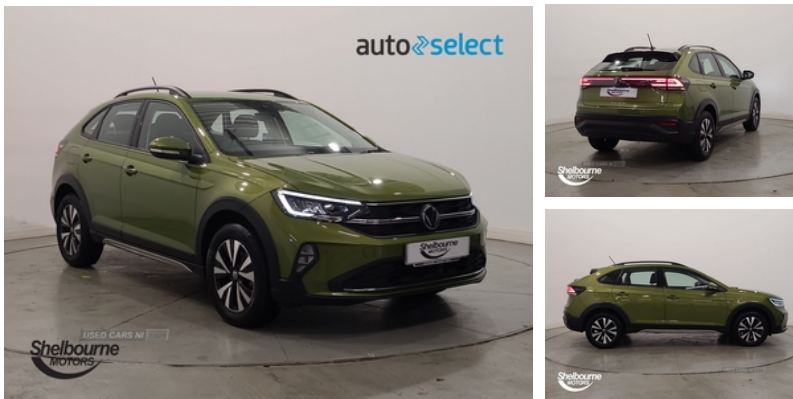

Volkswagen Taigo 1.0 TSI 110 Life 5dr DSG | 2023

£20,495

Miles:	2047
Fuel Type:	Petrol
Transmission:	Semi Auto
Colour:	Green
Engine Size:	999
Tax Band:	Petrol/Diesel (£190 p/a)
Body Style:	Hatchback
Insurance group:	14E
Reg:	BMZ8835

Vehicle Features

'Slash/ Austin' Cloth upholstery, 2 front reading lights, 2 x 3-point seatbelts/outer rear seats with ECE label, 2x top tether, 3 rear head restraints, 3 seat bench in 2nd row, 3-point seatbelt for centre rear seat, 3-point seat belts in front with pretensioner and height adjustment, 12V socket in centre console, Ambient lighting with logo projection, and child seat anchor in front on front passenger side, and towing protection, Anti-theft alarm system with interior monitoring, Anti-theft wheel bolts, Aspherical driver's exterior mirror, Auto headlights, backup horn, Black carpets, Body coloured bumpers, Body coloured exterior mirror housings and door handles, Child seat anchor for child seat system i-Size, Chrome Package - Taigo, Door and side trim panels in titan black, Driver alert system, Driver and front passenger airbags with front passenger airbag de-activation, Driver and front passenger safety-optimised head restraints, Driver and front passenger seat height adjustment, Drivers assistance pack - Taigo, e-Call (emergency call), Electric windows, Electronic stability control, Extended and predictive pedestrian/ cyclist protection, External USB type C socket and charging sockets, Front and rear disc brakes, Front centre armrest, Front curtain and side airbags with center airbag, front side and curtain airbags, Heat insulating glass windscreen, Height and reach adjustable steering wheel, Hill start assist, Lava stone black gloss/matt decorative inserts in dash and front door panels, Leather trimmed gear knob, Leather wrapped multifunction steering wheel with paddle shift, LED rear combination lamp, LED third brake light, Left convex exterior mirror, Light and Sight pack including High beam assist - Taigo, Low rolling resistance tyres, Luggage compartment floor,

Technical Specs

DIMENSIONS	
Length:	4266mm
Width:	1757mm
Height:	1518mm
Seats:	5
Luggage Capacity (Seats Up):	440L
Gross Weight:	1700KG
Max. Loading Weight:	520KG
PERFORMANCE & ECONOMY	
Fuel Consum. (Combined):	47.9MPG
Fuel Tank Capacity:	40L
Number Of Gears:	7 SPEED
Top Speed:	119MPH
Acceleration 0-100 km/h:	10.9s
Engine Power BHP:	108.6BHP