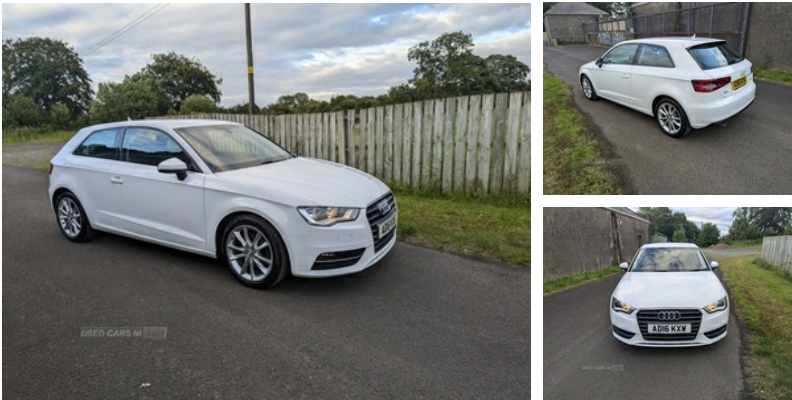

, Ballyclare, Bt399hb
07934341190

Audi A3 1.6 TDI 110 Sport 3dr [Nav] | Mar 2016 ONLY 43000 MILES

£9,650 O.N.O

2016 Audi A3 1.6Tdi 110 Sport (NAV)

ONLY 43000 miles from new

£20 road tax per year

6 speed manual

2 remote keys

Ibis white

Full service history , Part dealer and part specialist, Timing belt and waterpump has been replaced with genuine parts

17" Alloy wheels with 4 pirelli tyres

Electric handbrake

Parking sensors

Auto lights with front fog lights

Auto wipers

Isofix points

This car is a credit to it's previous owners , with the low mileage of 43000 miles , it drives like new , with full service history and

Miles:	43000
Fuel Type:	Diesel
Transmission:	Manual
Colour:	White
Engine Size:	1598
CO2 Emission:	105
Tax Band:	B (£20 p/a)
Body Style:	Hatchback
Reg:	Ad16kxw

Technical Specs

DIMENSIONS

Length:	4237mm
Width:	1777mm
Height:	1421mm
Seats:	5
Luggage Capacity (Seats Up):	365L
Gross Weight:	1790KG
Max. Loading Weight:	560KG

PERFORMANCE & ECONOMY

Fuel Consum. (Urban Cold):	60.1MPG
Fuel Consum. (Extra Urban):	78.5MPG
Fuel Consum. (Combined):	70.6MPG
Fuel Tank Capacity:	50L
Number Of Gears:	6 SPEED
Top Speed:	124MPH
Acceleration 0-100 km/h:	10.5s
Engine Power BHP:	108.6BHP