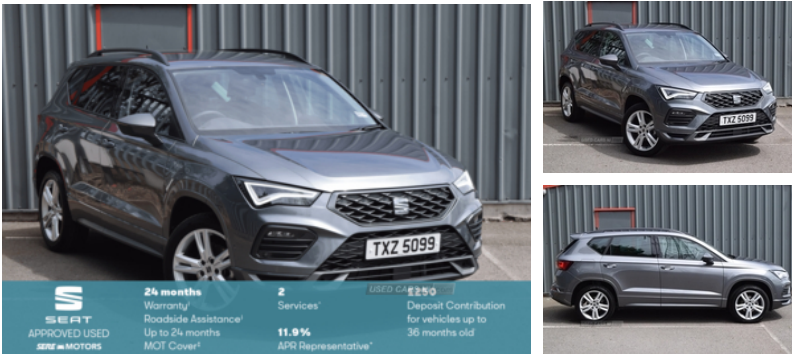

Seat Ateca 1.5 TSI EVO FR 5dr | 2024

REMAINDER OF MANUFACTURERS WARRANTY, CRUISE CONTROL SYSTEM W...

£24,995

S 24 months
Warranty
Roadside Assistance*
Up to 24 months
MOT Cover†

2 Services*
11.9%
APG Representative**