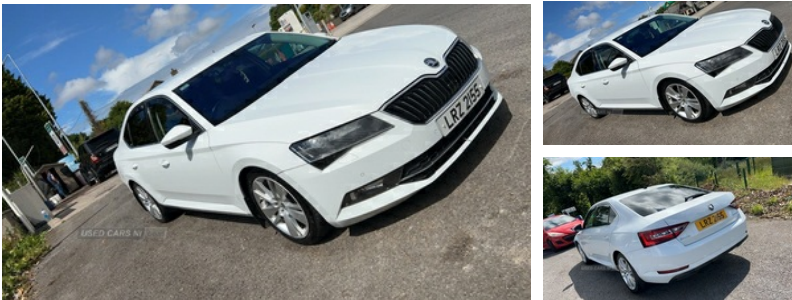

## Skoda Superb 2.0 TDI CR SE L Executive 5dr | Jul 2016

**£7,500** O.N.O

**£9000**

Lovely Skoda superb  
Heated half leather seats  
Water pump and timing belt recently done  
All the mod cons  
Full service history with a Skoda garage.  
Got everything it ever needed.

### Vehicle Features

3 point height adj front seatbelts + pretensioners, 3 rear 3 point seatbelts + pretensioners, 3 rear height adjustable headrests, 3 Spoke leather multi function steering wheel, 12v power point in centre console, 12V power point in luggage area, ABS + EDL + ASR + MSR + ESC, Adaptive cruise control, Aero wiper + intermittent function, Anti-theft wheel bolts, Anti theft alarm with interior monitor and tilt sensor, Auto dimming rear view mirror, Auto hold function, Bi-Xenon headlights with AFS + integrated headlight washers + LED daytime running lights, Body colour bumpers, Body colour door mirrors and handles, Boot net, CBC - (Cornering brake control), Chrome plated radiator grille, Columbus colour 8" touch screen satellite navigation system, Cornering front fog lights, Curtain airbags, DAB Digital radio, Diesel particulate filter, Door open warning, Downhill speed regulation (DSR) with switch, Drive mode selector, Driver's electric lumbar adjustment, Driver/Front Passenger airbags, Driver/front passenger side airbags, Driver and passenger seatbelts with warning light, Drivers knee airbag, Dynamic steering response (DSR), EDS, Electro-mechanical PAS, Electromechanical parking brake, Electronic brake force distribution, External temperature gauge, Fatigue detection system, Front and rear cupholders, Front and rear electric windows, Front armrest with storage box, Front assistant

<b>Miles:</b>	121155
<b>Fuel Type:</b>	Diesel
<b>Transmission:</b>	Manual
<b>Colour:</b>	White
<b>Engine Size:</b>	1968
<b>CO2 Emission:</b>	109
<b>Tax Band:</b>	B (£20 p/a)
<b>Body Style:</b>	Saloon
<b>Reg:</b>	Lrz2155