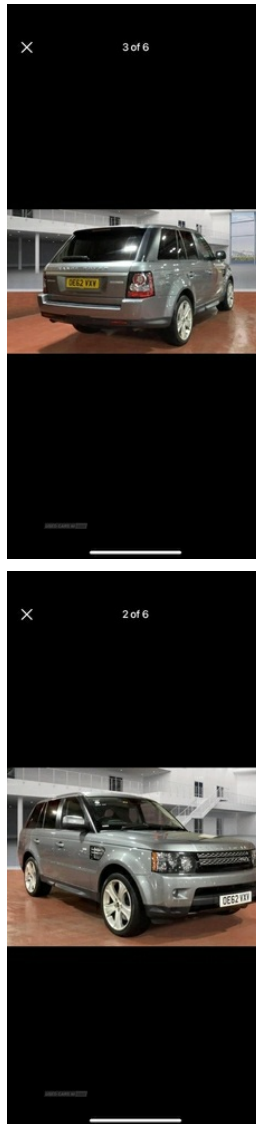

Land Rover Range Rover Sport 3.0 SDV6 HSE Black Edition 5dr Auto | Jan 2013

LOW MILEAGE, FSH

£12,250 O.N.O

Range Rover sport hse black edition
Oyster grey metallic with unmarked black leather interior, fsh
warranted miles hpi clear, long mot, 3d sat nav, tv cd dab
radio, phone connectivity, fridge heated front & rear seats, 8
speed auto with flappy paddles, absolute mint jeep

Vehicle Features

3 rear 3 point seatbelts, 5" TFT driver information centre, 12V
power point front/rear, 12V power point in luggage area, ABS,
Acoustic windscreen, Atlas bright finish high line grille, Atlas

Miles:	67000
Fuel Type:	Diesel
Transmission:	Automatic/Other
Colour:	Grey
Engine Size:	2993
CO2 Emission:	230
Tax Band:	L (£710 p/a)
Body Style:	Sport utility vehicle
Insurance group:	43E
Reg:	Oe62vxv

Technical Specs

DIMENSIONS

Length:	4783mm
Width:	1983mm
Height:	1789mm
Seats:	5

PERFORMANCE & ECONOMY

Fuel Consum. (Urban Cold):	28.8MPG
Fuel Consum. (Extra Urban):	34.9MPG
Fuel Consum. (Combined):	32.1MPG
Number Of Gears:	8 SPEED
Top Speed:	00124MPH
Acceleration 0-100 km/h:	9s
Engine Power BHP:	252.1BHP