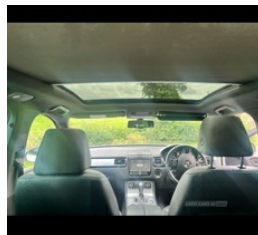

Volkswagen Touareg 3.0 V6 TDI BlueMotion Tech 262 R-Line 5dr Tip Auto | Jun 2016

GREAT CONDITION

£18,000 O.N.O

Pan Roof

Vehicle Features

3 point front seatbelts with pre-tensioners, 3 rear head restraints, 4 lashing points to secure luggage, 12V socket in centre console, 12v socket in front centre armrest storage compartment, 12V socket in luggage compartment, 12V socket in rear centre console, ABS, Active rollover protection, Air vents in Matt chrome, Alarm with interior protection, Aluminium pedals, Anti-theft wheel bolts, Auto dimming rear view mirror, Auto electric opening/closing of tailgate, Automatic coming/leaving home lighting function, Automatic post collision braking, Bag hook in luggage compartment, Bi-Xenon headlights with dynamic corner lighting+automatic height adjustment+headlight washers + LED daytime running lights, Black rear diffuser, Black roof lining, Bluetooth Telephone preparation, Body colour bumpers, Body colour door handles, Body colour door mirrors with integral indicators, Body styling kit, Child locks on rear doors, Chrome exhaust tailpipes, Chrome protective strip on door sill, Chrome roof rails, Chrome trimmed radiator grille and air intake, Chrome trimmed side windows, cooled glovebox, Curtain airbags, DAB Digital radio, Driver/Front Passenger airbags, Driver/front passenger seat height adjustment, Driver/Passenger whiplash optimised head restraints, Driver alert system, Dusk sensor, EBD + Brake Assist, EDL, Electric folding/heated/auto dimming door mirrors,

Miles:	32932
Fuel Type:	Diesel
Transmission:	Automatic/Other
Colour:	White
Engine Size:	2967
CO2 Emission:	174
Tax Band:	H (£305 p/a)
Body Style:	Sport utility vehicle
Insurance group:	43E
Reg:	DF16HNC