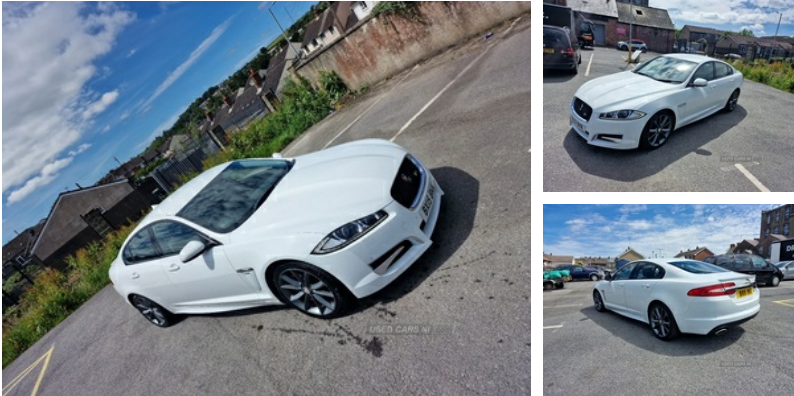

Derry, Derry, BT48 0QX
07595329138

Jaguar XF 3.0d V6 R-Sport 4dr Auto [Start Stop] | Apr 2015

£5,995

IMMACULATE CAR. FULL MOT.

2015 jaguar xf r-sport 3.0 diesel auto

120k warranted miles with a full service history

Immaculate car inside and out and drives like new

Top spec, dvd player, reverse camera, sat nav, Bluetooth radio, DAB, xenons etc etc

Full years mot

Very economical and powerful car

Ready for the road with full documentation 2 keys and v5 present

If you can't get through get me on whatsapp any time or send a text and i will call you back as i live in area of bad network

07595329138

£5995 ono NO TIMEWASTERS

Vehicle Features

2 X front 12v power sockets, 3 rear seat head restraints, 3 spoke leather steering wheel, 7" colour screen, 12V socket in rear of vehicle, ABS+EBA, Aero dynamics pack - XF, Alarm/immobiliser, Anti-whiplash front headrests, Approach lamps, Automatic headlights, Auxiliary heater, Auxiliary input socket, Bi-Xenon headlights with LED day running lights, Bluetooth audio

Miles:	125000
Fuel Type:	Diesel
Transmission:	Automatic/Other
Colour:	White
Engine Size:	2993
CO2 Emission:	159
Tax Band:	G (£255 p/a)
Body Style:	Saloon
Reg:	Bx15bkk

Technical Specs

DIMENSIONS

Length: 4961mm