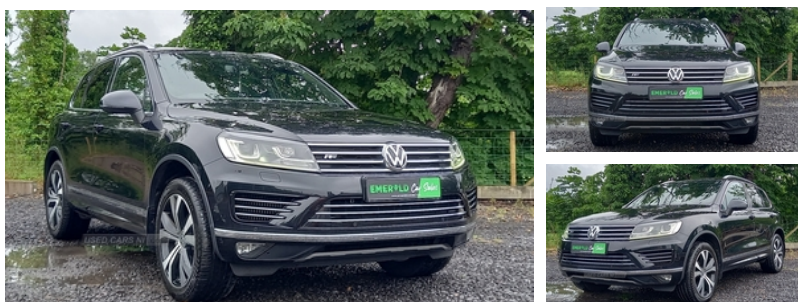

## Volkswagen Touareg 3.0 V6 TDI BlueMotion Tech 262 R-Line 5dr Tip Auto | Jan 2015

# £12,950

<b>Miles:</b>	118000
<b>Fuel Type:</b>	Diesel
<b>Transmission:</b>	Semi-Automatic
<b>Colour:</b>	Black
<b>Engine Size:</b>	2967
<b>Body Style:</b>	Sport utility vehicle
<b>Insurance group:</b>	43E
<b>Reg:</b>	GHZ665