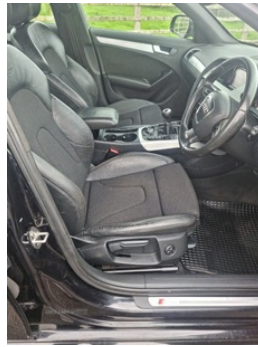

19 Tivaconavey road, Kilrea, BT51 5UE
07526212203 | 07526212203

Audi A4 2.0 TDI Quattro 170 S Line Special Ed 4dr [SS] | Oct 2011

£3,500 O.N.O

Audi A4 S Line Qtro
2011
Black
170k miles
Full year test
Few scraps and stone chips
Good tight sharp driving car
Changing due to upgrade

Number plate not included
Call for more info
No Sunday calls or texts
07526212203

Vehicle Features

3 point rear seatbelts x3, 3 zone climate control, 12V socket in luggage compartment, 19" 7 arm double spoke design alloy wheels, ABS/EBD, Adaptive driver and front passenger airbags, Aluminium door sill trims, Auto boot lid opening, Auto dimming rear view mirror, Automatic headlights + automatic windscreen wipers, Bang + Olufsen advanced sound system, Black headlining, Body colour bumpers, Body colour door handles, Body colour door mirrors, Chrome fog light surround, Chrome rolled exhaust, DAB digital radio module, Driver information centre with colour display in instrument panel, Electric front lumbar support with horizontal and vertical adjustment, Electric front windows, Electric heated door mirrors, Electric rear

Miles:	170000
Fuel Type:	Diesel
Transmission:	Manual
Colour:	Black
Engine Size:	1968
CO2 Emission:	145
Tax Band:	F (£210 p/a)
Body Style:	Saloon
Reg:	NC05COW

Technical Specs

DIMENSIONS	
Length:	4703mm
Width:	1826mm
Height:	1427mm
Seats:	5
Luggage Capacity (Seats Up):	480L
Gross Weight:	2110KG
Max. Loading Weight:	550KG

PERFORMANCE & ECONOMY

Fuel Consum. (Urban Cold):	40.9MPG
Fuel Consum. (Extra Urban):	60.1MPG
Fuel Consum. (Combined):	51.4MPG
Fuel Tank Capacity:	64L
Number Of Gears:	6 SPEED
Top Speed:	140MPH
Acceleration 0-100 km/h:	8.3s
Engine Power BHP:	167.6BHP

USED CARS NI