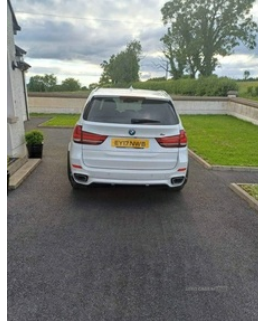

BMW X5 xDrive30d M Sport 5dr Auto | Mar 2017**£20,500** O.N.O

White BMW x5 msporr
 76000
 22inch alloys
 Plenty of extras
 MOT until Feb 2025
 2 keys
 Great going jeep

Vehicle Features

2 x 12V socket in rear centre console, 3 rear 3 point seatbelts, 6.5" colour display screen, 12V accessory power point in centre console, 12V socket in luggage compartment, 20GB Hard drive, 40:20:40 split folding rear seats, ABS, Adaptive M suspension, ADB - Automatic Differential Brake, Ambient interior lighting, Anthracite Velour floor mats, Auto dimming rear view mirror, Automatic Stability Control (ASC), Auto upper tailgate release, Auxiliary point for auxiliary devices, BMW emergency call, BMW online + Apps interface, BMW professional twin tuner radio with single CD player and MP3 CD playback facility, BMW remote services, BMW Teleservices, Body colour bumpers, Body colour door handles, Body colour door mirrors, Boot lashing points, Brake force display, CBC - (Cornering brake control), Check control system, Child locks on rear doors, Chrome exhaust tailpipes, Clear indicator lenses, Crash Sensor - activates hazard/interior lighting + unlocks doors, DAB Digital radio, Diesel particulate filter, Door mirror integrated indicators, Double

Miles:	76000
Fuel Type:	Diesel
Transmission:	Automatic/Other
Colour:	White
Engine Size:	2993
CO2 Emission:	158
Tax Band:	G (£255 p/a)
Body Style:	Sport utility vehicle
Reg:	Ey17nwb

Technical Specs

DIMENSIONS	
Length:	4886mm
Width:	1938mm
Height:	1762mm
Seats:	5
Luggage Capacity (Seats Up):	650L
Gross Weight:	2825KG
Max. Loading Weight:	715KG
PERFORMANCE & ECONOMY	
Fuel Consum. (Urban Cold):	41.5MPG
Fuel Consum. (Extra Urban):	51.4MPG
Fuel Consum. (Combined):	47.1MPG
Fuel Tank Capacity:	85L
Number Of Gears:	8 SPEED
Top Speed:	142MPH
Acceleration 0-100 km/h:	6.8s
Engine Power BHP:	254.8BHP