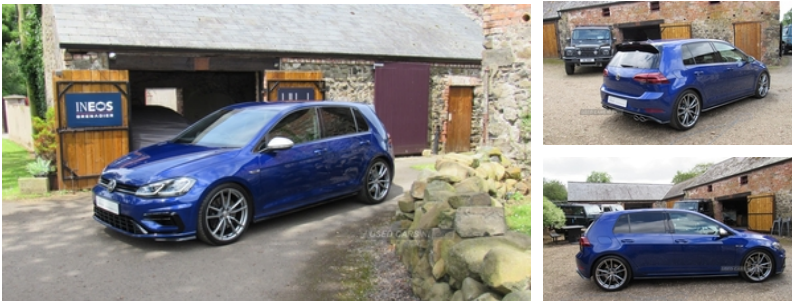

21 Aghnadarragh Road Glenavy, Glenavy, BT29 4QQ
 GRAHAM: 07763 141996 | GRAHAM: 028 9445 9446

Volkswagen Golf 2.0 TSI 300 R 5dr 4MOTION DSG | Apr 2019

£23,495

JUST ARRIVED

Just arrived into stock this stunning low mileage VW Golf R 7.5 finished in the signature Lapiz Blue metallic.

This particular example has covered just 44k miles and has been extremely well cared for from new leaving it in excellent condition throughout.

Spec includes :
 Metallic paint,
 19" Pretoria alloys,
 Privacy glass,
 DAB,
 Car play,
 Virtual dash.

Finance packages tailored to suit your needs.

PROUD TO BE PARTNERED WITH INEOS AUTOMOTIVE AS THE SOLE NORTHERN IRELAND AGENT FOR THE INEOS GRENADIER

Vehicle Features

Miles:	44000
Fuel Type:	Petrol
Transmission:	Semi-Automatic
Colour:	Blue
Engine Size:	1984
Tax Band:	Petrol/Diesel (£190 p/a)
Body Style:	Hatchback
Insurance group:	37E
Reg:	CE13OYD