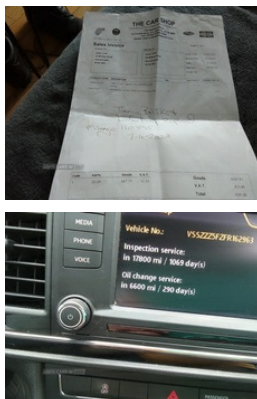

64 Riverford, Carrickfergus, BT38 9TS
07866562293

Seat Leon 1.6 TDI SE 5dr [Technology Pack] | Mar 2016

2016 SEAT LEON

£4,250 O.N.O

£4995

2016 seat leon technology 1.6tdi 131662 miles will go up slightly new car coming next week car will be ready to go on the 18 of july MOT to September timing belt water pump done at 110595 on the 7-4-23 clutch kit done on the 9-11-22 at 103459 car is serviced every 10000 miles just got front and rear pads yesterday plus boot struts will also get to front tyres when shops open my daughter has owned this car for five years a good honest car Reg does not come with car new reg is Ku16nhk Two owner car never Damaged

| | |
|----------------------|------------|
| Miles: | 131662 |
| Fuel Type: | Diesel |
| Transmission: | Manual |
| Colour: | Silver |
| Engine Size: | 1598 |
| CO2 Emission: | 99 |
| Tax Band: | A (£0 p/a) |
| Body Style: | Hatchback |
| Reg: | J13vsh |

Technical Specs

| DIMENSIONS | |
|-------------------------------------|----------|
| Length: | 4263mm |
| Width: | 1816mm |
| Height: | 1459mm |
| Seats: | 5 |
| Luggage Capacity (Seats Up): | 380L |
| Gross Weight: | 1800KG |
| Max. Loading Weight: | 514KG |
| PERFORMANCE & ECONOMY | |
| Fuel Consum. (Urban Cold): | 61.4MPG |
| Fuel Consum. (Extra Urban): | 85.6MPG |
| Fuel Consum. (Combined): | 74.3MPG |
| Fuel Tank Capacity: | 50L |
| Number Of Gears: | 5 SPEED |
| Top Speed: | 119MPH |
| Acceleration 0-100 km/h: | 10.7s |
| Engine Power BHP: | 103.3BHP |