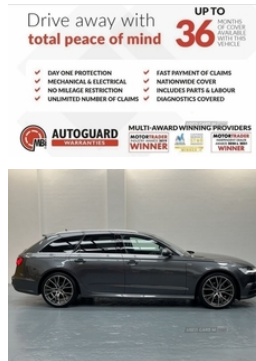

Audi A6 2.0 TDI Ultra S Line 5dr | 2016

£ 35 TAX- HEATED SEATS- P/ SENSORS- FULL AUDI HISTORY-

£13,745

£35 ROAD TAX FULL AUDI SERVICE HISTORY FULL LEATHER HEATED SEATS CRUISE CONTROL DAB RADIO SAT NAV FRONT AND REAR PARKING SENSORS AUTO XENON HEADLIGHTS VIEWINGS VIA APPOINTMENT ONLY PLEASE BRING YOUR FULL DRIVING LICENCE FOR THE TEST DRIVE COMPREHENSIVE WARRANTIES LOW RATE FINANCE AVAILABLE + FAST DECISIONS 20" ALLOYS IN THE PICTURES ARE £895 OPTIONAL EXTRA - VEHICLE COMES WITH STANDARD ALLOYS AT THE ADVERTISED PRICE

Vehicle Features

3 point seatbelts on all seats, 3 spoke sports leather multi-function steering wheel, 4 way electric lumbar support for driver and front passenger, 4 zone climate control, 6.5in Display Screen, 12V power in rear centre console, 12V Power Socket, 12V Power Socket - Rear Centre Console, 18in Alloy Wheels - 5-Twin Spoke Design, ABS/EBD, Acoustic Windscreen, Airbags - Curtain, Airbags - Driver, Airbags - Front Passenger, Airbags - Front Side System, Alcantara door trim, All-LED Headlights with High-Beam Assist, All Weather LED Headlights, Aluminium-effect Bootlid Trim, Aluminium door sill trims, Aluminium Roof Rails, AMI - Audi Music Interface, Amplifier - 6 Channel, Amplifier - 180 Watt, Anti-lock Braking System - Anti-Lock Braking System, Anti-Theft Alarm, Anti-theft wheel bolts, Anti theft alarm, Anti Theft Locking Wheel Bolts, ASR traction control, Audible and visual fasten seat belt warning - front and rear, Audi drive select, Audi

Miles:	80000
Fuel Type:	DIESEL
Transmission:	Manual
Colour:	Grey
Engine Size:	1968
CO2 Emission:	119
Tax Band:	C (£35 p/a)
Body Style:	Estate
Insurance group:	33E
Reg:	NK65ULA

Technical Specs

DIMENSIONS	
Length:	4943mm
Width:	1874mm
Height:	1461mm
Seats:	5
Luggage Capacity (Seats Up):	565L
Gross Weight:	2320KG
Max. Loading Weight:	630KG