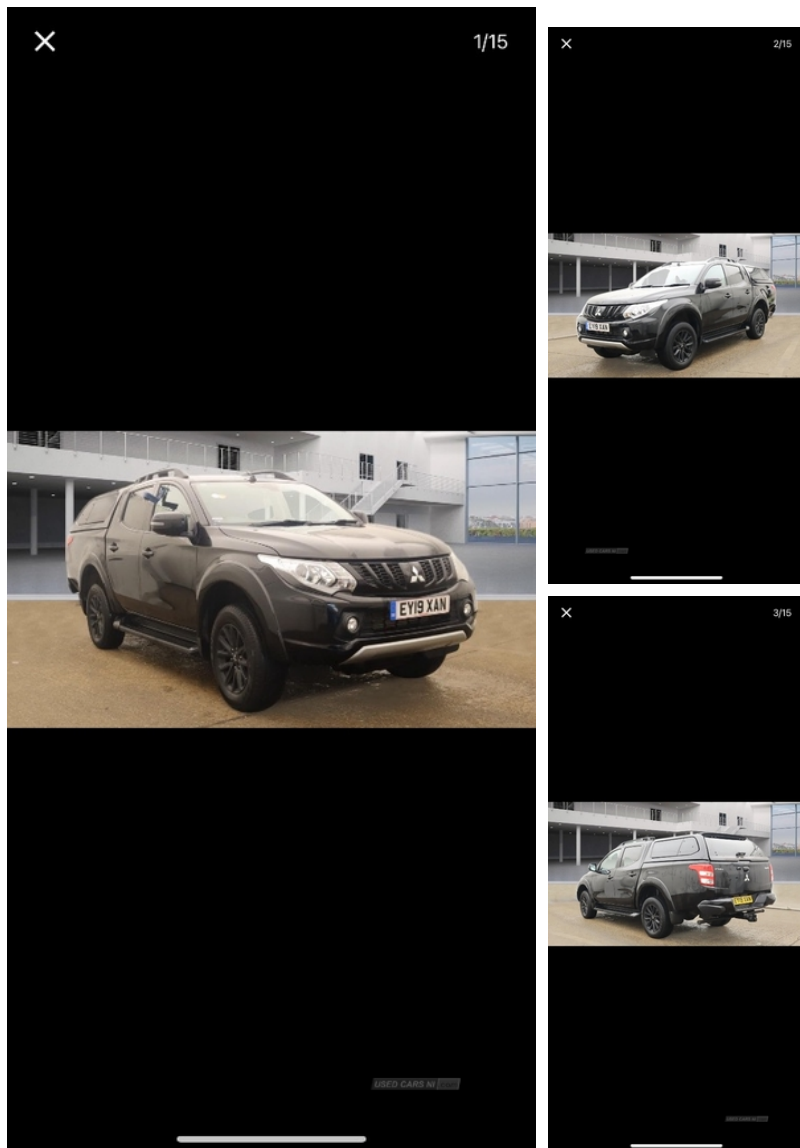

## Mitsubishi L200 Double Cab DI-D 181 Barbarian Black 4WD | Jun 2019

**£18,995** + VAT

**\*\*LIMITED EDITION\*\* CANOPY\*\* TOWBAR + LINER\*\* FULL LEATHER\*\***

Mitsubishi L200 Double Cab DI-D 181 Barbarian Black 4WD

### Vehicle Features

2nd Row ISOFIX child seat mountings, 2x3 point front seatbelts, 3x3 point rear seatbelts, 4 way electrically adjustable driver seat, 4WD drivetrain indicator, 17" black alloy wheels, ABS + EBD, Active front seats, Active stability and traction control, Adjustable speed limiter, Android Auto, Anti-lock Braking System + EBD, Apple CarPlay, Auto dimming rear view mirror, Automatic

<b>Miles:</b>	39336
<b>Fuel Type:</b>	Diesel
<b>Transmission:</b>	Manual
<b>Colour:</b>	Black
<b>Engine Size:</b>	2442
<b>CO2 Emission:</b>	186
<b>Tax Band:</b>	Light goods vehicle (£335 p/a)
<b>Body Style:</b>	Pickup
<b>Reg:</b>	EY19XAN