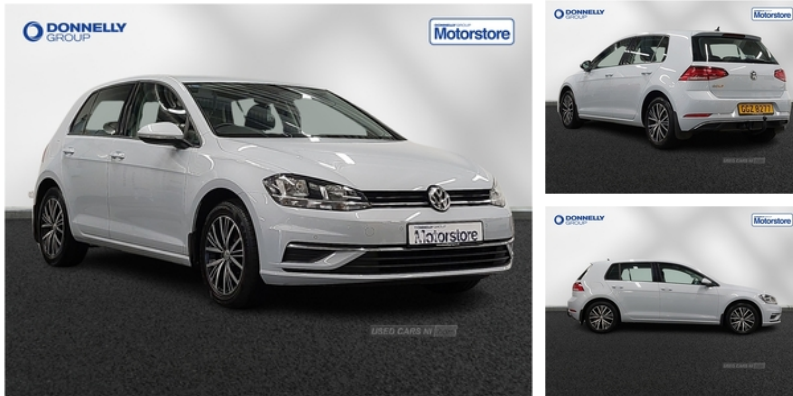

Volkswagen Golf 1.4 TSI SE [Nav] 5dr | 2017

£10,490

Volkswagen Golf 1.4 TSI SE [Nav] 5dr

Vehicle Features

'Lights On' Reminder warning buzzer, 'Lights On' warning buzzer, 3 point height adj front seatbelts + pretensioners, 3 rear 3 point seatbelts, 3 rear headrests, 3 spoke steering wheel, 8" touch screen, 12V socket in luggage compartment, 60/40 split folding rear seat, ABS, Adaptive Cruise Control with pedestrian detection and speed limiter, Alarm with interior protection, Anti-lock Braking System, App-Connect, Auto dimming rear view mirror, Automatic coming/leaving home lighting function, Automatic headlights, Automatic post collision braking, aux-in, aux-in, Bag hook in luggage compartment, Black front air intake and radiator grille with chrome insert, Black rear diffuser, Bluetooth hands free telephone connection, Body colour bumpers, Body colour door handles, Body colour door mirrors, Boot lashing points, Brake pad wear indicator warning light, Brushed dark metal decorative inserts, Brushed dark metal decorative inserts in dash and front door panels, Car-Net App-Connect, CD/MP3/WMA, CD/MP3/WMA, Child locks on rear doors, Chrome-plated light switch surround, Composition media system, Cooled glovebox, Courtesy light delay, Cover for storage compartment in centre, DAB Digital radio, Driver/Front Passenger airbags, Driver/Passenger whiplash optimised head restraints, Driver alert system, Driver profile selection, Drivers knee airbag, Dust/pollen filter, Electrically adjustable and heated door mirrors, Electric front windows, Electric rear windows, Electronic engine immobiliser, Electronic parking brake with auto hold, ESP with EDL + ASR, Exterior temperature gauge, Front and rear curtain airbags, Front and rear reading lights, Front centre armrest with storage box and rear air vents, Front passenger airbag deactivation, Front passenger drawer stowage, Front passenger

Miles:	67227
Fuel Type:	Petrol
Transmission:	Manual
Colour:	Metallic - Pyrite Si
Engine Size:	1395
CO2 Emission:	120
Tax Band:	Petrol/Diesel (£190 p/a)
Body Style:	Hatchback
Insurance group:	15E
Reg:	GGZ8277

Technical Specs

DIMENSIONS	
Length:	4258mm
Width:	1799mm
Height:	1492mm
Seats:	5
Luggage Capacity (Seats Up):	380L
Gross Weight:	1750KG
Max. Loading Weight:	579KG

PERFORMANCE & ECONOMY	
Fuel Consum. (Urban Cold):	42.2MPG
Fuel Consum. (Extra Urban):	65.7MPG
Fuel Consum. (Combined):	54.3MPG
Fuel Tank Capacity:	50L
Number Of Gears:	6 SPEED
Top Speed:	127MPH
Acceleration 0-100 km/h:	9.1s
Engine Power BHP:	123.4BHP