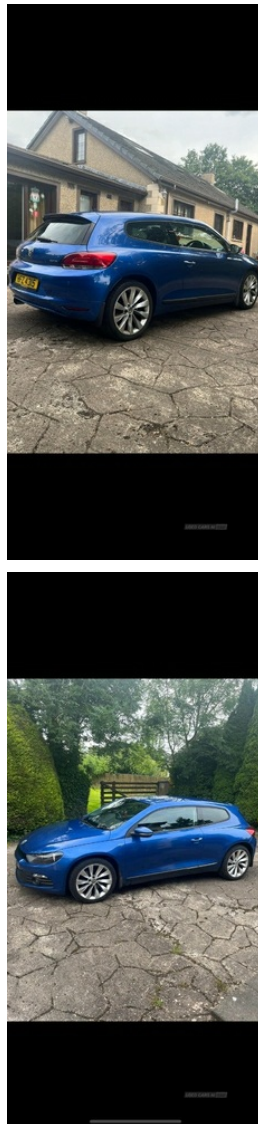

Volkswagen Scirocco 2.0 TDI 170 GT 3dr DSG | Mar 2011

£4,200

MOT' D TO FEB 25

Miles: 139500

Fuel Type: Diesel

Transmission: Manual

Colour: Blue

Engine Size: 1968

Body Style: Hatchback

Reg: HFZ4315

Technical Specs

DIMENSIONS

Length: 4256mm

Width: 1810mm

Height: 1404mm

Seats: 4

Fuel Tank Capacity: 50L

Number Of Gears: 6 SPEED

Top Speed: 136MPH

Acceleration 0-100 km/h: 8.1s

Engine Power BHP: 167.6BHP

MOT'd to February 25, timing belt changed February 24.

Regularly serviced. Mapped - now 205 bhp. Very clean car. Only selling as n ed family car.