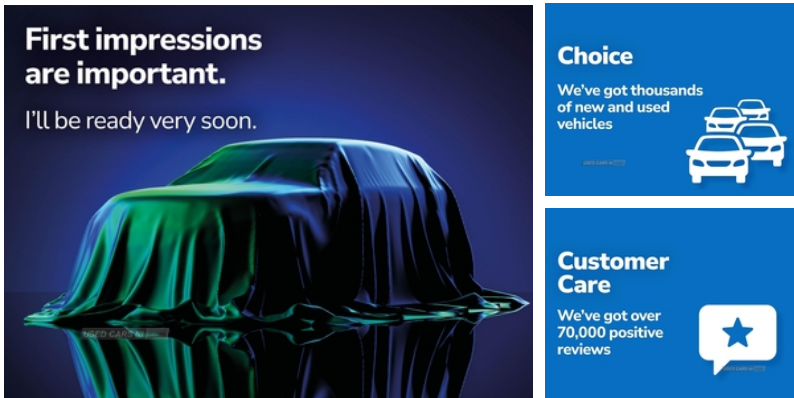

Kia Pro Ceed 1.6 Crdi Isg Gt-Line 5Dr | Mar 2020
HIGHSPEC PROCEED SHOOTINGBRAKE

£11,999

This stunning Kia Pro Ceed CRDi GT-Line thrives when cruising along the motorway, but rest assured it handles town or city driving like a dream. This Kia Pro Ceed is the perfect option if you are looking to upgrade your current vehicle. Standard features include Apple car play, Android auto, , cruise control, speed limiter, driver attention warning, lane keep assist, rear parking sensors, reversing camera, navigation, 10.25 inch touchscreen, dual zone automatic air conditioning, cloth/faux leather upholstery, heated front seats, heated steering wheel, front fog lights, LED daytime running lights, rear privacy glass, electric folding and heated door mirrors, 17 inch GT-Line alloy wheels and hill start assist control

Miles:	68296
Fuel Type:	Diesel
Transmission:	Manual
Colour:	Red
Engine Size:	1598
Tax Band:	Petrol/Diesel (£190 p/a)
Body Style:	Estate
Insurance group:	12E
Reg:	RGZ1673

Technical Specs

DIMENSIONS	
Length:	4605mm
Width:	1800mm
Height:	1422mm
Seats:	5
Luggage Capacity (Seats Up):	594L
Gross Weight:	1900KG
Max. Loading Weight:	462KG
PERFORMANCE & ECONOMY	
Fuel Consum. (Urban Cold):	58.9MPG
Fuel Consum. (Extra Urban):	68.9MPG
Fuel Consum. (Combined):	64.2MPG
Fuel Tank Capacity:	50L
Number Of Gears:	6 SPEED
Top Speed:	124MPH
Engine Power BHP:	134.1BHP