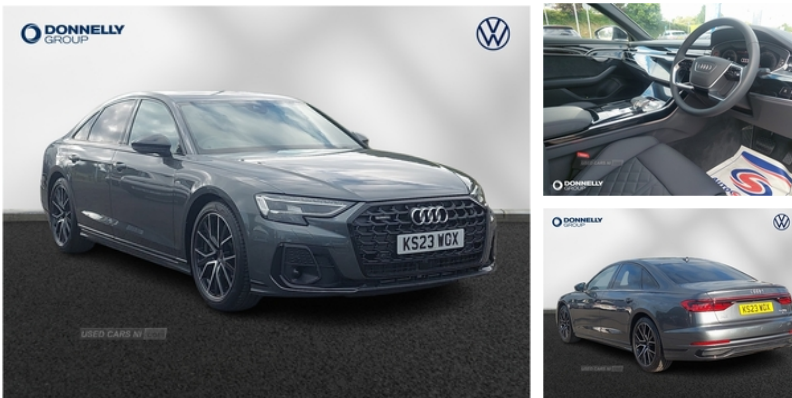

**Audi A8 50 TDI Quattro Black Edition 4dr
Tiptronic | Jun 2023**

£53,990

Audi A8 50 TDI Quattro Black Edition 4dr Tiptronic

Vehicle Features

'Lights On' Reminder warning buzzer, 'Lights On' warning buzzer, 2 zone automatic air conditioning, 3 point rear seatbelts x3, 3 point seatbelts on all rear seats, 3 seat rear bench with centre armrest, 3 seat rear bench with centre armrest in 2nd row, 4 way electric lumbar support for driver and front passenger, 8 speed transmission with hill hold assist, 12V socket, 24 litre AdBlue tank, 48V Mild hybrid technology, 82 litre fuel tank, ABS/EBD, Acoustic double glazing, Active front headrest system, Adaptive air suspension, Adaptive cruise control with cruise assist, Adaptive cruise control with cruise assist, All-weather, All-weather, Android auto and Amazon alexa integration, Anti-lock Braking System/EBD, Anti-theft wheel bolts and wheel loosening detection, Anti theft alarm tow away protection, ASR traction control, Audi connect safety and service (e-call), Audi drive select, Audi music interface, Audi parking system plus with front and rear sensors, Audi phone box light, Audi pre sense basic, Audi pre sense front, Audi smartphone interface with app store includes wireless Apple carplay, Audi sound system, Audi space frame, Audi virtual cockpit, Auto dimming rear view mirror, Black brake calipers, Black cloth headlining, Black exterior styling pack - A8 Black Edition, Bluetooth interface, Body colour bumpers, Body colour side protection with aluminium trim strips, Camera based traffic sign recognition, Carbon vector upper inlays, Centre console with cupholders, Chrome exterior pack - A8, Comfort centre armrest, Convenience key, DAB digital radio module, Dark matt brushed aluminium lower inlays, Diesel particulate filter, Door pockets with bottle holder, Driver/Front Passenger airbags, Driver and front passenger side sunvisors with illuminated vanity

Miles:	137
Fuel Type:	Diesel
Transmission:	Automatic
Colour:	Grey
Engine Size:	2967
Tax Band:	Petrol/Diesel (£600 p/a)
Body Style:	Saloon
Insurance group:	49E
Reg:	KS23WOX

Technical Specs

DIMENSIONS	
Length:	5190mm
Width:	Not Availablemm
Height:	1473mm
Seats:	5
Luggage Capacity (Seats Up):	505L
Gross Weight:	2710KG
Max. Loading Weight:	690KG
PERFORMANCE & ECONOMY	
Fuel Consum. (Combined):	39.2MPG
Fuel Tank Capacity:	82L
Number Of Gears:	8 SPEED
Top Speed:	155MPH
Acceleration 0-100 km/h:	5.9s
Engine Power BHP:	281.6BHP