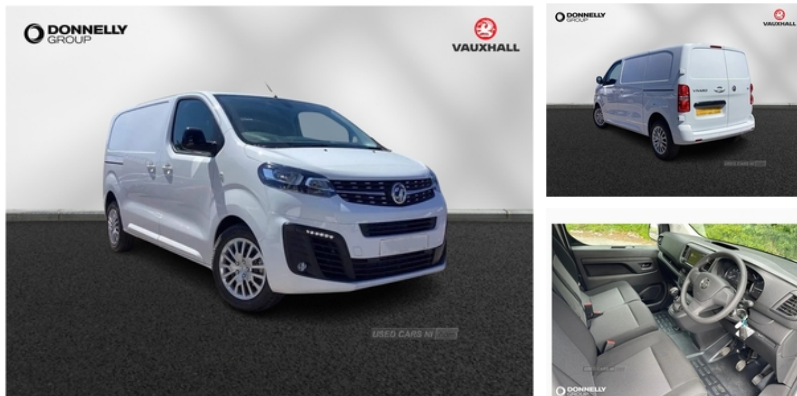

Vauxhall Vivaro 2700 1.5d 120PS Pro H1 Van | Dec 2023

DEC 2023 - 9.9% APR - BEST VALUE IN NI!! - CHOICE OF COLOURS

£20,940 + VAT

Vauxhall Vivaro 2700 1.5d 120PS Pro H1 Van

Vehicle Features

'Boxster' design cast light alloy wheels, 3 point seat belts, 6 way adjustable drivers seat, 6 way adjustable drivers seat, 22.5 litres AdBlue tank, 70 litre fuel tank, A4 storage on top, A4 storage on top, average and instantaneous fuel economy, average and instantaneous fuel economy, average speed, average speed, backrest recline, backrest recline, Body colour door handles, Curitiba cloth upholstery with vinyl side bolsters, Design pack - Vivaro L1, driver's seat armrest and padded head restraint, driver's seat armrest and padded head restraint, Driver and front passenger airbag, Driver seat - Height, Driver seat - Height, driving time, driving time, e-Call and b-Call, Electric front windows with one touch up/down facility, Electronic brake force distribution, Electronic engine deadlock immobiliser, Electronic engine deadlock immobiliser, Engine start/stop system, ESP plus + traction control, Facia storage-upper glovebox, Facia storage-upper glovebox, Fixed dual front passenger bench seat and backrest with underseat storage and height adjustable front padded head restraints, Fixed floor mounted load restraint lashing eyes x6, FlexCargo load through bulkhead, Flexible roof mounted aerial, Floor mounted handbrake lever, Fold flat centre seat backrest, Four channel Anti lock braking system, Front door pockets - three separate compartments in each door, Front ventilated and rear disc brakes, Full height steel bulkhead without window, Halogen headlights, hazard warning, hazard warning, Height adjustable outer front seatbelts, high level brake light and side repeat indicator, high level brake light and side