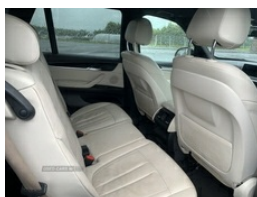

BMW X5 xDrive30d M Sport 5dr Auto [7 Seat] | Dec 2016

2016 (DEC) / EX BMW X5 DEMO) / M SPORT / X DRIVE / 7 SEATER

£22,500

Miles:	95000
Fuel Type:	Diesel
Transmission:	Automatic/Other
Colour:	Black
Engine Size:	2993
CO2 Emission:	158
Tax Band:	G (£255 p/a)
Body Style:	Sport utility vehicle
Reg:	BYZ8612

Technical Specs

DIMENSIONS	
Length:	4886mm
Width:	1938mm
Height:	1762mm
Seats:	7
Luggage Capacity (Seats Up):	575L
Gross Weight:	3000KG
Max. Loading Weight:	887KG
PERFORMANCE & ECONOMY	
Fuel Consum. (Urban Cold):	41.5MPG
Fuel Consum. (Extra Urban):	51.4MPG
Fuel Consum. (Combined):	47.1MPG
Fuel Tank Capacity:	85L
Number Of Gears:	8 SPEED
Top Speed:	142MPH
Acceleration 0-100 km/h:	6.8s
Engine Power BHP:	254.8BHP

Finished in Ruby Black. Covered Only 95,000 Miles with Full Service History. 3.0 Diesel, 255 BHP, 8 Speed Auto. Fully Kitted With Lots Of Extras. 22" Alloys, New Tyres, 360 Surround Camera, Front & Rear Cameras and 7 Seater