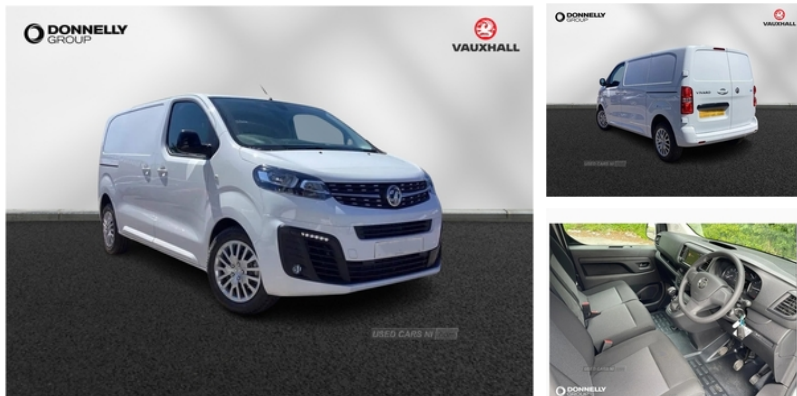

Vauxhall Vivaro 2700 1.5d 120PS Pro H1 Van | Dec 2023

DEC 2023 - 9.9% APR - BEST VALUE IN NI!! - CHOICE OF COLOURS

£20,990 + VAT

Vauxhall Vivaro 2700 1.5d 120PS Pro H1 Van

Vehicle Features

'Boxster' design cast light alloy wheels, 3 point seat belts, 6 way adjustable drivers seat, 6 way adjustable drivers seat, 22.5 litres AdBlue tank, 70 litre fuel tank, A4 storage on top, A4 storage on top, average and instantaneous fuel economy, average and instantaneous fuel economy, average speed, average speed, backrest recline, backrest recline, Body colour door handles, Curitiba cloth upholstery with vinyl side bolsters, Design pack - Vivaro L1, driver's seat armrest and padded head restraint, driver's seat armrest and padded head restraint, Driver and front passenger airbag, Driver seat - Height, Driver seat - Height, driving time, driving time, e-Call and b-Call, Electric front windows with one touch up/down facility, Electronic brake force distribution, Electronic engine deadlock immobiliser, Electronic engine deadlock immobiliser, Engine start/stop system, ESP plus + traction control, Facia storage-upper glovebox, Facia storage-upper glovebox, Fixed dual front passenger bench seat and backrest with underseat storage and height adjustable front padded head restraints, Fixed floor mounted load restraint lashing eyes x6, FlexCargo load through bulkhead, Flexible roof mounted aerial, Floor mounted handbrake lever, Fold flat centre seat backrest, Four channel Anti lock braking system, Front door pockets - three separate compartments in each door, Front ventilated and rear disc brakes, Full height steel bulkhead without window, Halogen headlights, hazard warning, hazard warning, Height adjustable outer front seatbelts, high level brake light and side repeat indicator, high level brake light and side