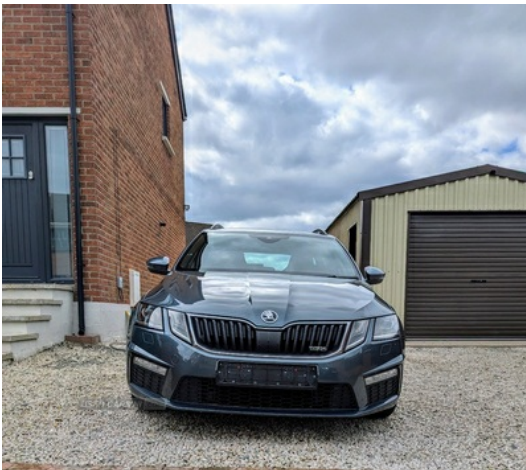

Skoda Octavia 2.0 TDI CR vRS 5dr DSG | Sep 2017

VRS DSG ESTATE

£12,450 O.N.O

Recently passed MOT. Not due again until 09/07/25

Regularly serviced and DSG serviced at 80k

Usual Vrs equipment.

No part exchanges, no swaps and no texts please

Vehicle Features

3 rear 3 point seatbelts + pretensioners, 3 spoke supersport multifunction leather steering wheel including paddle shift, ABS, Adaptive front lighting system, Aero wiper + intermittent function, Air re-circulation and pollen filter, Air recirculation function, Alarm, Ambient lighting in door trim, Anti-theft wheel bolts, ASR, Auto dimming rear view mirror, Automatic post collision braking, Auxiliary input socket, Backrest release, Bluetooth system, Body colour door handles, Body coloured bumpers, Body colour side mouldings, Chrome inner door handles, Curtain airbags, DAB Digital radio, Diesel particulate filter, Door sill, Drive mode selector, Driver alert system, Driver and passenger airbags, Driver and passenger side airbags,

Miles:	95000
Fuel Type:	Diesel
Transmission:	Automatic/Other
Colour:	Grey
Engine Size:	1968
CO2 Emission:	129
Tax Band:	Petrol/Diesel (£190 p/a)
Body Style:	Estate
Reg:	WU67PZM

Technical Specs

DIMENSIONS	
Length:	4689mm
Width:	1814mm
Height:	1452mm
Seats:	5
Luggage Capacity (Seats Up):	610L
Gross Weight:	1978KG
Max. Loading Weight:	566KG