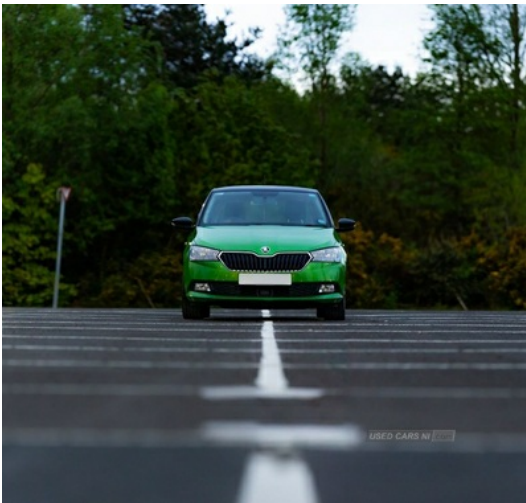

Skoda Fabia 1.0 TSI Colour Edition 5dr | Feb 2020

BEST COLOUR, TOUCH SCREEN, ALLOYS, CRUISE CONTROL

£10,500 O.N.O

Miles:	33250
Fuel Type:	Petrol
Transmission:	Manual
Colour:	Green
Engine Size:	999
CO2 Emission:	103
Tax Band:	Petrol/Diesel (£190 p/a)
Body Style:	Hatchback
Reg:	RRZ2408

Technical Specs

DIMENSIONS	
Length:	3997mm
Width:	1732mm
Height:	1467mm
Seats:	5
Luggage Capacity (Seats Up):	330L
Gross Weight:	1571KG
Max. Loading Weight:	530KG

PERFORMANCE & ECONOMY	
Fuel Consum. (Urban Cold):	49.6MPG
Fuel Consum. (Extra Urban):	72.4MPG
Fuel Consum. (Combined):	62.8MPG
Fuel Tank Capacity:	45L
Number Of Gears:	5 SPEED
Top Speed:	115MPH
Acceleration 0-100 km/h:	10.7s
Engine Power BHP:	93.9BHP

1.0l TSI Colour Edition

Great car, Bright and drives with no issues

Bought from new - Only owner

33,000 miles - might be more by time of viewing as still in use.

Perfect first car, or family run around car.