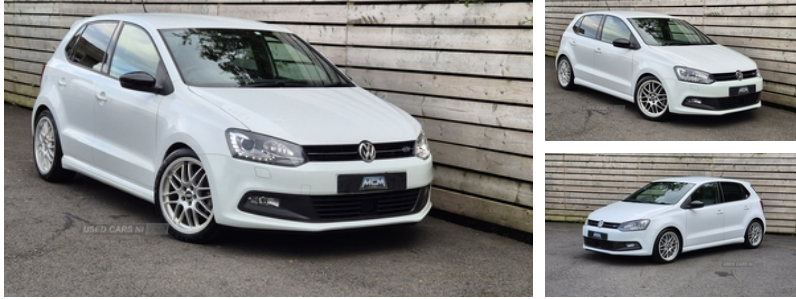

Pearse: 07960134850

Volkswagen Polo 1.4 TSI ACT BlueGT 5dr | Mar 2016

£9,450

JAP IMPORT MINT CAR !!

VOLKSWAGEN POLO GT DSG ACT 1.4 TSI AUTOMATIC IN WHITE

2 KEYS
JUST HAD A FULL SERVICE AND MOT
ONE OWNER CAR FROM NEW
GENUINE BBS ALLOY WHEELS

Miles:	85000
Fuel Type:	Petrol
Transmission:	DSG
Colour:	Blue/White
Engine Size:	1395
CO2 Emission:	110
Tax Band:	B (£20 p/a)
Body Style:	Hatchback
Insurance group:	23E
Reg:	VK16HSU

Technical Specs

DIMENSIONS	
Length:	3972mm
Width:	1682mm
Height:	1453mm
Seats:	5
Luggage Capacity (Seats Up):	280L
Gross Weight:	1660KG
Max. Loading Weight:	411KG