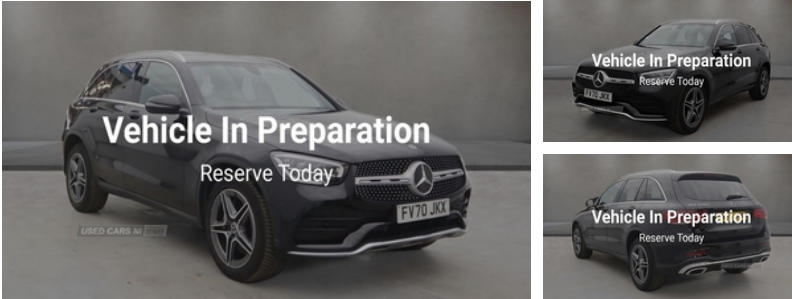

Unit 1 Drumharvey Industrial Estate Dromore Road Irvinestown, Irvinestown, BT94 1ET
Office: 02868621905 | Aaron: 07999764219 | Paul: 07886031279

Mercedes-Benz GLC-Class GLC 220d 4Matic AMG Line 5dr 9G-Tronic | Jan 2021

£28,490

All our cars are prepared and presented to the highest possible standards. Vehicles are all serviced and professionally valeted prior to sale and with a comprehensive warranty. Part exchange very welcome and finance also available. Please call us today for a tailor made quotation. PLEASE NOTE - To avoid any disappointment please call prior to arrival to ensure the vehicle you are interested in has not been reserved by another customer and is on site available for viewing. ABOUT US - We are a family owned business with up to 100 quality used vehicles in stock. With extensive images and descriptions, walk around videos, bespoke finance quotation tools and the ability to reserve vehicles too, head over to fermanaghautosales.co.uk and get in touch with our team today! Due to recent changes in VRT rules it is now alot easier to export cars to ROI. Please contact us to discuss

Vehicle Features

2 way rear head restraints, 3 rear 3 point seatbelts, 3-spoke multifunction sport AMG steering wheel in black nappa leather with flattened bottom section, 4MATIC permanent four wheel drive, 5 speakers, 9G TRONIC plus automatic transmission with steering column gear selector, 19" AMG 5 twin spoke alloy wheels painted tremolite grey with high sheen finish and tirefit, 19in Alloy Wheels - AMG 5-Twin-Spoke Design, 40:20:40 split folding rear seats, 66 litre fuel tank, Active bonnet, Active Bonnet - Pedestrian Safety Measure which Detects an Impact and Raises Bonnet, Active Parking Assist including PARKTRONIC, Adaptive brake lights, Adaptive Brake System with HOLD function and brake drying in the wet, Alarm system/interior protection/immobiliser, Alarm System with Immobiliser and Interior Protection, AMG Bodystyling - AMG Front Apron with Sporty Air Intakes and Chrome Trim Elements, AMG bodystyling

Miles:	49130
Fuel Type:	DIESEL
Transmission:	Automatic
Colour:	Black
Engine Size:	1950
Body Style:	Sport utility vehicle
Insurance group:	32E
Reg:	FV70JKX

Technical Specs

DIMENSIONS	
Length:	4663mm
Width:	1930mm
Height:	Not Availablemm
Seats:	5
Luggage Capacity (Seats Up):	550L
Gross Weight:	2500KG
Max. Loading Weight:	740KG

PERFORMANCE & ECONOMY	
Fuel Consum. (Urban Cold):	46.3MPG
Fuel Consum. (Extra Urban):	57.7MPG
Fuel Consum. (Combined):	53.3MPG
Fuel Tank Capacity:	66L
Number Of Gears:	9 SPEED
Top Speed:	134MPH
Acceleration 0-100 km/h:	7.9s
Engine Power BHP:	191.8BHP

Used Cars NI can take no responsibility for any errors which may appear in listings. Please confirm details with the seller when making an enquiry.