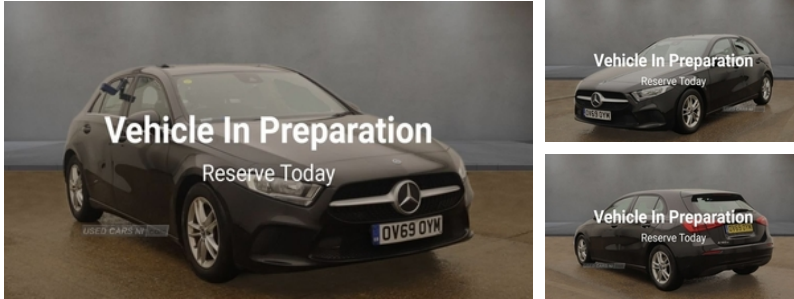

Unit 1 Drumharvey Industrial Estate Dromore Road Irvinestown, Irvinestown, BT94 1ET
Office: 02868621905 | Aaron: 07999764219 | Paul: 07886031279

Mercedes-Benz A-Class A180d SE 5dr Auto | Nov 2019

£14,490

All our cars are prepared and presented to the highest possible standards. Vehicles are all serviced and professionally valeted prior to sale and with a comprehensive warranty. Part exchange very welcome and finance also available. Please call us today for a tailor made quotation. PLEASE NOTE - To avoid any disappointment please call prior to arrival to ensure the vehicle you are interested in has not been reserved by another customer and is on site available for viewing. ABOUT US - We are a family owned business with up to 100 quality used vehicles in stock. With extensive images and descriptions, walk around videos, bespoke finance quotation tools and the ability to reserve vehicles too, head over to fermanaghautosales.co.uk and get in touch with our team today! Due to recent changes in VRT rules it is now alot easier to export cars to ROI. Please contact us to discuss

Vehicle Features

2 USB ports (type C) in rear stowage compartment and one in front of center console, 3 rear 3 point seatbelts, 3 Spoke leather multi function steering wheel, 4 Electric Front and Rear windows, 7" colour screen in instrument panel, 7" touchscreen media display, 16" 5 twin spoke light alloy wheels painted in vanadium silver, 16in Alloy Wheels - 5-Twin-Spoke Painted in Vanadium Silver, 40:20:40 split folding rear seats, 180 degree rear view camera with parking guidelines, ABS with Brake Assist, accident recovery, Active bonnet, Active Bonnet - Pedestrian Safety Measure which Detects an Impact and Raises Bonnet by 65mm, Active Brake ASSIST, Active brake assist includes forward collision warning system with autonomous braking, Active lane keep assist, Active Lane Keeping Assist, Adaptive brake assist with hold function and hill start assist, Adaptive brake lights, Airbag - Knee bag for Driver, Airbags - Dual Stage - Driver and

Miles:	65957
Fuel Type:	DIESEL
Transmission:	Automatic
Colour:	Black
Engine Size:	1461
CO2 Emission:	101
Body Style:	Hatchback
Insurance group:	17E
Reg:	OV69OYM

Technical Specs

DIMENSIONS	
Length:	4419mm
Width:	1796mm
Height:	1440mm
Seats:	5
Luggage Capacity (Seats Up):	360L
Gross Weight:	1935KG
Max. Loading Weight:	490KG
PERFORMANCE & ECONOMY	
Fuel Consum. (Urban Cold):	67.3MPG
Fuel Consum. (Extra Urban):	78.5MPG
Fuel Consum. (Combined):	74.3MPG
Fuel Tank Capacity:	43L
Number Of Gears:	7 SPEED
Top Speed:	126MPH
Acceleration 0-100 km/h:	10.5s
Engine Power BHP:	114BHP