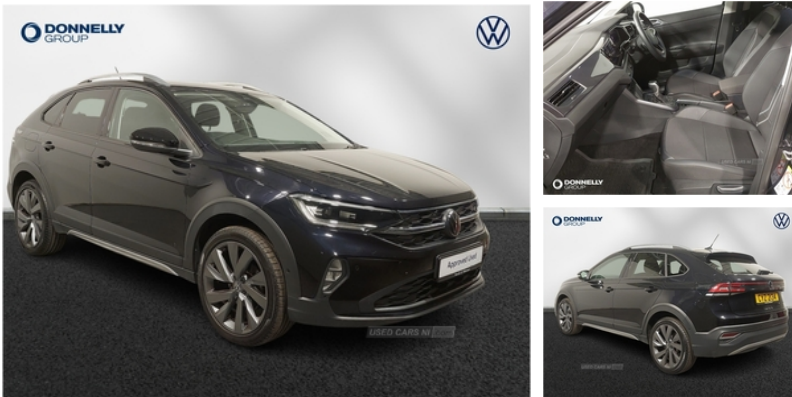

Volkswagen Taigo 1.0 TSI 110 Style 5dr DSG | Jun 2023

£20,885

Volkswagen Taigo 1.0 TSI 110 Style 5dr DSG

Vehicle Features

2 front reading lights, 2 x 3-point seatbelts/outer rear seats with ECE label, 2x top tether, 2x top tether and child seat anchor in front on front passenger side, 3 rear head restraints, 3 seat bench in 2nd row, 3-point seatbelt for centre rear seat, 3-point seat belts in front with pretensioner and height adjustment, 12V socket in centre console, Adaptive cruise control, Air care climatronic air conditioning system with active combination filter and 2-zone temperature control, Ambient lighting with logo projection, and child seat anchor in front on front passenger side, and towing protection, and towing protection, Anti-theft alarm system with interior monitoring, Anti-theft alarm system with interior monitoring, Anti-theft wheel bolts, App-Connect including App-Connect Wireless, Aspherical driver's exterior mirror, backup horn, backup horn, Black carpets, Body coloured bumpers and radiator grille with chrome trim and front fog lamps with chrome bezel, Body coloured exterior mirror housings and door handles, Child seat anchor for child seat system i-Size, Child seat anchor for child seat system i-Size, Chrome bezel for instrument cluster, Chrome bezel for instrument cluster, Chrome Package - Taigo, Digital cockpit pro - 10.25" high resolution TFT dash display screen with customizable menus and information, Digital radio reception (DAB+), Diversity antenna for FM reception, door handles + gear shift, door handles + gear shift, Driver alert system, Driver and front passenger airbags with front passenger airbag de-activation, Driver and front passenger airbags with front passenger airbag de-activation, Driver and front passenger safety-optimised head restraints, Driver and front passenger seat height adjustment, Drivers assistance pack