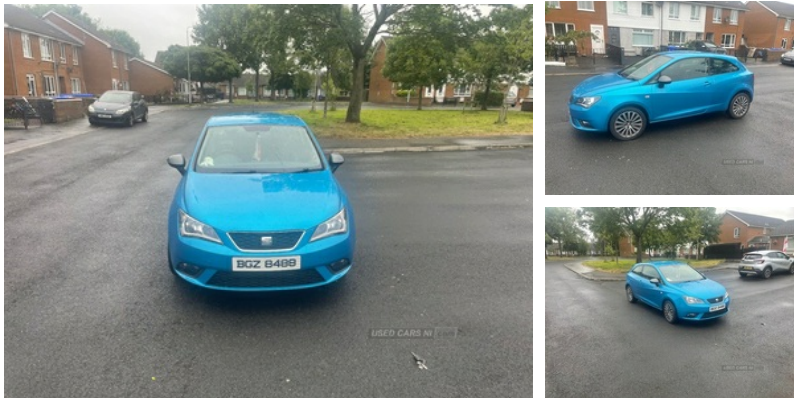

Seat Ibiza 1.2 TSI 90 Connect 3dr | Apr 2016**LOW MILEAGE FULL SERVICE HISTORY****£6,500** O.N.O

SEAT Ibiza 1.2 TSI 90 SE Technology 3dr

2016

1.2L PETROL

MANUAL

2 KEYS

ALOR BLUE METALLIC PAINT

ONLY 36000 MILES WITH FULL SERVICE HISTORY.

MOT UNTIL NOVEMBER 2024

£35 ROAD TAX

LOW GROUP INSURANCE

£6500

Two tyres like new two with good tread left.

Text or WhatsApp 07718904650 for more details or to test drive.

Vehicle Features

'Lights On' warning buzzer, 2 folding remote keys with window open/close function, 3 cupholders, 3 point seatbelts on all 3 rear seats, 12V accessory power point in centre console, ABS, Active front headrests, Air conditioning, Aluminium front door sills, Atom grey front grille, Auxiliary input socket, Blue air vents surrounds, Blue steering wheel trim, Bluetooth system, Body colour door handles, Body coloured bumpers, Boot light, Cloth/leather upholstery, Cornering front fog lights, Deadlocks, Digital Audio Broadcast (DAB) Tuner, Digital clock, Driver/passenger sunvisors and vanity mirrors, Driver and passenger airbags, Dust/pollen filter, Easy entry and height adjustable passenger seat, Electrically adjustable and heated door mirrors, Electric headlight adjustment, Electronic engine immobiliser, ESP+EBA, Front/rear floor mats, Front courtesy

Miles:	36000
Fuel Type:	Petrol
Transmission:	Manual
Colour:	Blue
Engine Size:	1197
CO2 Emission:	116
Tax Band:	C (£35 p/a)
Body Style:	Hatchback
Reg:	BGZ8488

Technical Specs**DIMENSIONS**

Length:	4043mm
Width:	1693mm
Height:	1428mm
Seats:	5
Luggage Capacity (Seats Up):	292L
Gross Weight:	1580KG
Max. Loading Weight:	491KG