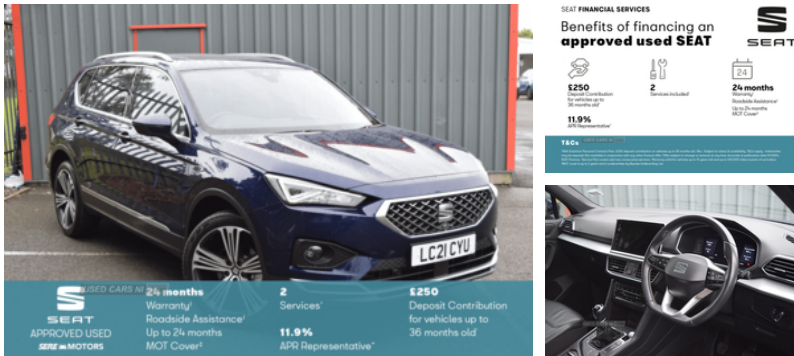

Seat Tarraco 1.5 EcoTSI Xcellence Lux 5dr | 2021

£22,485

HEATED SEATS, 7 SEATER, REAR V

Vehicle Features

'Lights On' warning buzzer, 3 seat bench in 2nd row, 3 USB (type C), 3 zone climate control, 3D Map display, 3x3 point rear seatbelts, 4Drive versions with off-road/snow, 4Drive versions with off-road/snow, 8 speakers, 10.25" digital cockpit, 10.25inch digital cockpit, 20" Supreme machined alloy wheels 37/1, ABS, Active front head restraints, Adaptive cruise control with speed limiter, Alarm, AM/FM Radio, Ambient spot lighting and front footwell illumination, Anti-lock Braking System, Apple Car Play, Apple Car Play, Auto dimming rear view mirror, Auto headlights with automatic coming and leaving home function, Automatic headlight adjustment, Aux-in, Black bumpers with chrome detail, Black interior roof, Bluetooth audio streaming with handsfree system, Body colour door mirrors and handles, Central locking, Centre armrest in front with air outlet in rear, Chrome front grille frame, Chrome interior detailing - door and dashboard decorative inserts, Chrome roof rails, Chrome window trim, Coast to coast lighting, Comfort suspension, DAB, Dark tinted rear windows, Digital clock, Digital cockpit, Driver's electric lumbar adjustment, Driver/front passenger airbag, Driver and passenger sunvisor with covered and illuminated mirror, Drivers knee airbag, e-Call (emergency call), Easy fold rear seat system - second and third row, Electrically adjustable and folding door mirrors, Electric driver's seat with memory, Electric front/rear windows, Electronic parking brake with auto hold, Electronic stability control, Folding table on front seat backrests, Forward and backward adjustable seats 2nd row, Four cargo rings in the boot, Front assist city emergency braking and pedestrian protection, Front cupholders, Front halogen fog lights with