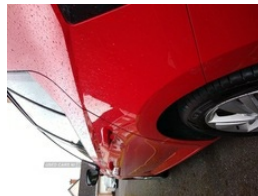

**Skoda Fabia 1.0 MPI 75 SE 5dr | Mar 2019**  
**ONE LADY OWNER FROM NEW FULL SERVICE HISTORY AT DEALERSHIP**

**£7,799** O.N.O

3x3 point rear seat belts  
 ABS  
 Body coloured bumpers  
 Cloth seat trim  
 Driver's airbag  
 Electric mirrors  
 Front electric windows  
 Heated mirrors  
 Height adjustable drivers seat  
 Isofix child seat anchor points  
 PAS  
 Passenger's airbag  
 Service indicator  
 Side airbags  
 Steering wheel rake adjustment  
 Steering wheel reach adjustment  
 Traction control  
 Air conditioning  
 Alarm  
 Alloy wheels  
 Audio remote  
 Remote locking  
 Rear sensor s