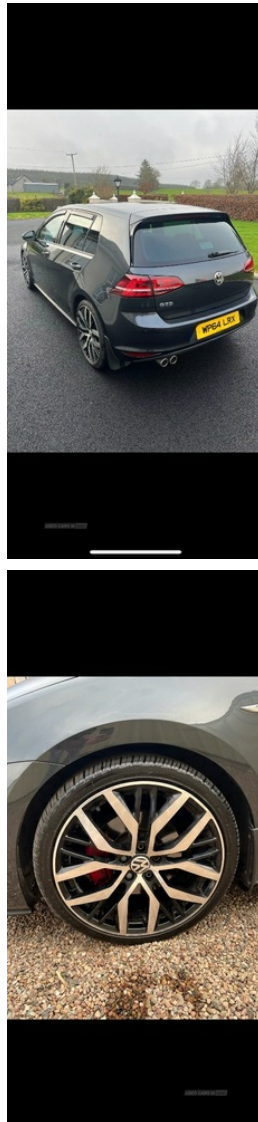

Volkswagen Golf 2.0 TDI GTD 5dr DSG | Dec 2014

£8,250 O.N.O

Miles:	140000
Fuel Type:	Diesel
Transmission:	Automatic/Other
Colour:	Grey
Engine Size:	1968
CO2 Emission:	122
Tax Band:	D (£160 p/a)
Body Style:	Hatchback
Reg:	Ct14arn