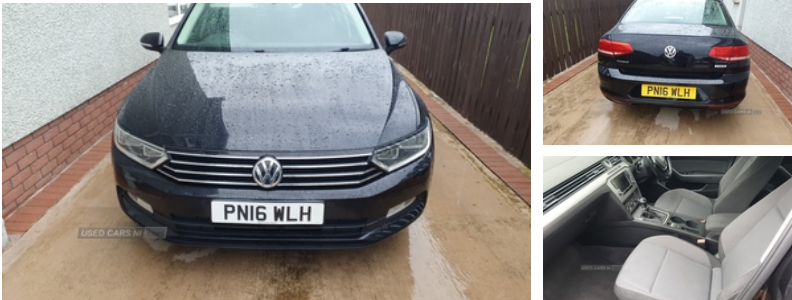

Volkswagen Passat 1.6 TDI S 4dr | Mar 2016

GOOD HISTORY SUITABLE FOR EXPORT

£6,995

More images tomorrow very tidy car needs to be seen and driven spare key and all books

Vehicle Features

3 rear 3 point seatbelts, 3 rear head restraints, 3 spoke multi-function leather steering wheel, 4 boot load lashing points, 8 speakers, 16" Aragon alloy wheels + anti-theft wheel bolts, 60/40 split folding rear seat, ABS, Air conditioning, Alarm with interior protection, Analogue clock, Automatic activation of hazard warning lights, Automatic post collision braking, Auxiliary socket for external device, Body colour bumpers, Body colour door handles, Body coloured door mirrors, brake assist and EBD, Brushed chrome decorative inserts, Chrome air vent and instrument surround, Chrome louvres in grille, Chrome surround for air intake, Composition media system with Radio/CD/MP3, cooled glovebox, Curtain airbags, DAB Digital radio, Diesel particulate filter, Door/boot open warning light, Driver's lumbar support, Driver/Front Passenger airbags, Driver/front passenger seat height adjustment, Driver/Front passenger WOKS head restraints, Driver alert system, Drivers knee airbag, Electrically adjustable and heated door mirrors, Electric front windows, Electric rear windows, Electronic engine immobiliser, Electronic parking brake with auto hold, ESP with EDL + ASR, Exterior temperature gauge with frost alarm, First aid kit, Front and rear interior lighting with delay and dimming function, Front centre armrest with 12v socket, Front centre armrest with storage compartment, Front cupholders x 2, Front door pocket bottle holders, Front reading lights, Front side airbags, Hampshire cloth upholstery, Headlight range control, Heated rear window, Height/reach adjust steering wheel, Height adjustable front 3 point seatbelts + pretensioners, Hill hold function, illuminated, Keyless Start, Leather gearknob, Lockable, Low washer fluid

Miles:	102000
Fuel Type:	Diesel
Transmission:	Manual
Colour:	Black
Engine Size:	1598
CO2 Emission:	105
Tax Band:	B (£20 p/a)
Body Style:	Saloon
Insurance group:	15E
Reg:	PN16WLH

Technical Specs

DIMENSIONS	
Length:	4767mm
Width:	1832mm
Height:	1456mm
Seats:	5
Luggage Capacity (Seats Up):	586L
Gross Weight:	1990KG
Max. Loading Weight:	621KG

PERFORMANCE & ECONOMY	
Fuel Consum. (Urban Cold):	60.1MPG
Fuel Consum. (Extra Urban):	78.5MPG
Fuel Consum. (Combined):	70.6MPG
Fuel Tank Capacity:	59L
Number Of Gears:	6 SPEED
Top Speed:	128MPH
Acceleration 0-100 km/h:	10.8s
Engine Power BHP:	118BHP