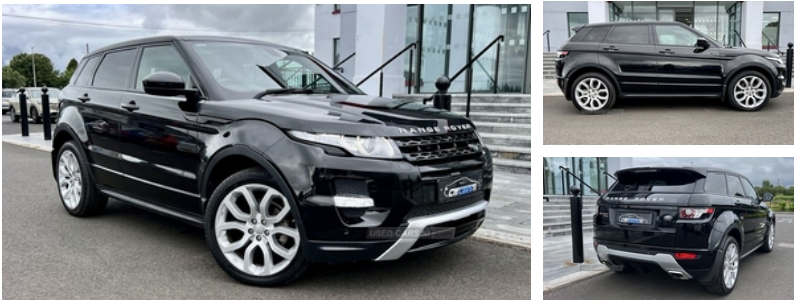

Land Rover Range Rover Evoque 2.2 SD4 Dynamic 5dr Auto [9] | Feb 2014

£9,975

**** VEHICLE HAS JUST ARRIVED IN STOCK ** ** CALL TODAY THE BEST DEAL, TAILORED TO SUIT YOUR NEEDS ** ** ALL OUR CARS ARE HAND-PICKED FROM MAIN DEALERSHIPS AND WE ARE RENOWNED FOR BEING THE MOST COMPETITIVELY PRICED ONLINE ** ** TRUST IN US AS WE ARE ONE OF THE HIGHEST REVIEWED DEALERS IN N.IRELAND CURRENTLY AT 4.8/5 STARS ON GOOGLE ** ** CALL TODAY FOR A TEST DRIVE 02827638544 ****

Miles:	106842
Fuel Type:	DIESEL
Transmission:	Manual
Colour:	Black
Engine Size:	2179
CO2 Emission:	159
Tax Band:	G (£255 p/a)
Body Style:	Sport utility vehicle
Insurance group:	34E
Reg:	YUI8914

Technical Specs