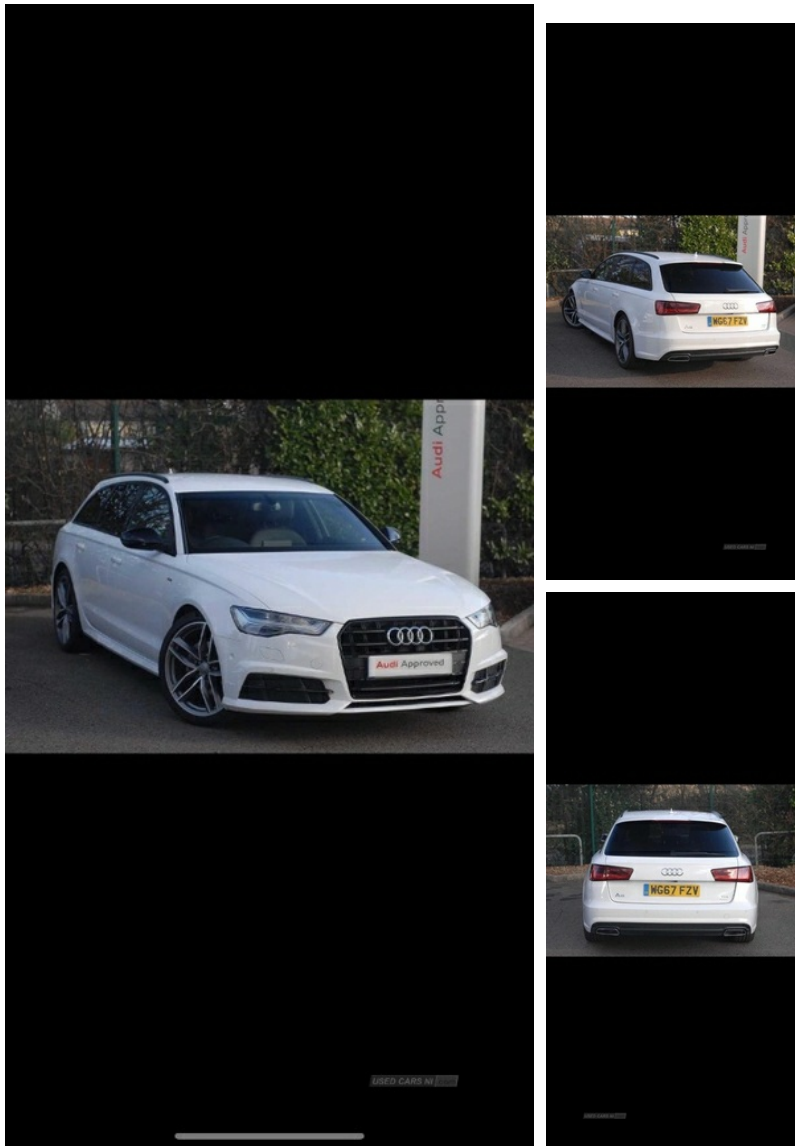

Audi A6 2.0 TDI Ultra Black Edition 5dr S Tronic | 2018

****SELF PARK ASSIST** FULL BLACK LEATHER** BOSE SOUND SYSTEM****

£16,950 O.N.O

January 2018 Audi A6 Avant 2.0 TDI 190 BHP Ultra Black Edition S Line Automatic finished in White with Full Black Leather Interior, Heated Front Seats, Front and Rear Parking Sensors, Self Park Assist, BOSE Sound System, 20" Genuine Alloy Wheels, Sat-Nav etc etc. Car has been owned by my wife from May 2018 in NI so no additional VRT levy for ROI customers, car has just had timing belt and water pump replaced this week and Alloy Wheels refurbished. Car was last serviced at 62500 miles and has been well maintained from new. Will be available from this weekend as new car is due in. HPI Clear, No finance outstanding, never been accident damaged, Clean Car throughout. Car will be

Miles:	65396
Fuel Type:	Diesel
Transmission:	Automatic
Colour:	White
Engine Size:	1968
CO2 Emission:	121
Body Style:	Estate
Reg:	WG67FZV

Technical Specs

DIMENSIONS

Length:	4943mm
Width:	1874mm
Height:	1461mm
Seats:	5
Luggage Capacity (Seats Up):	565L
Gross Weight:	2355KG
Max. Loading Weight:	630KG