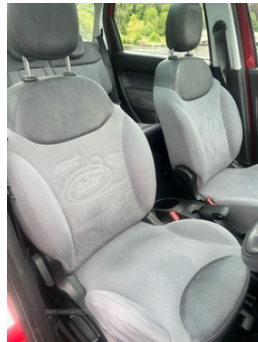

Fiat 500L 1.6 Multijet 105 Lounge 5dr | Dec 2013

£2,850

Miles:	104000
Fuel Type:	Diesel
Transmission:	Manual
Colour:	Red
Engine Size:	1598
CO2 Emission:	117
Tax Band:	C (£35 p/a)
Body Style:	MPV
Insurance group:	18A
Reg:	WM63BZC

Technical Specs

DIMENSIONS

Length: 4147mm

Width: 1784mm

Height: 1667mm

Seats: 5

Luggage Capacity (Seats Up): 343L

PERFORMANCE & ECONOMY

Family owned car since 2016. In excellent condition currently showing 104k miles. Still in daily use. Recent service and new tyres with receipt. Service history in log book including timing belt change. Very spacious car with surprisingly good rear passenger legroom and boot space. Two position shelf in boot. Sought after 1.6 diesel engine model option. Low running costs. Averaging over 50 mpg and £35 per year to tax. Panoramic roof with electric sliding sun screen. Space saver spare wheel in boot. Very clean car. Offers considered from viewers only please. Phone calls preferred...happy to answer any further questions. Will amend advert accordingly if car is no longer available.

Heated rear windows with wash wipe, Height adjustable drivers seat, Height adjustable steering wheel, Isofix child seat attachment, Leather gear knob, Leather steering wheel with audio controls, Locking fuel filler cap, Locking wheel nuts, MP3 compatible radio/single CD player, PTC (Positive Temp Co-efficient) heater, PVC/Castigilo cloth upholstery, Rear armrest, Rear electric windows, Rear parking sensor, Remote central locking + deadlocks, Side airbags, Touch screen audio system, Trip computer, USB/aux input socket, Variable height boot floor