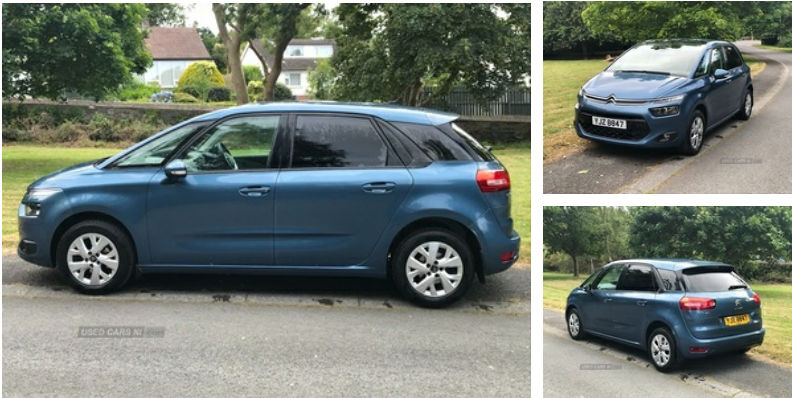

Citroen C4 Picasso 1.6 BlueHDi 100 VTR+ 5dr | Sep 2015

£3,950

FREE TAX FULL SERVICE HISTORY

september 2015 citroen c4 picasso vtr+blue
1.6 hdi.full service history.recent service and
timing belt.moted to april 2025.excellent
condition inside and out.drives perfect.
two keys.tel.0 7 3 8 6 0 9 8 0 2 8

Miles:	93000
Fuel Type:	Diesel
Transmission:	Manual
Colour:	Blue
Engine Size:	1560
CO2 Emission:	99
Tax Band:	A (£0 p/a)
Body Style:	MPV
Insurance group:	15E
Reg:	yjz8847

Technical Specs

DIMENSIONS	
Length:	4428mm
Width:	1826mm
Height:	1610mm
Seats:	5
Luggage Capacity (Seats Up):	537L
Gross Weight:	1950KG
Max. Loading Weight:	654KG