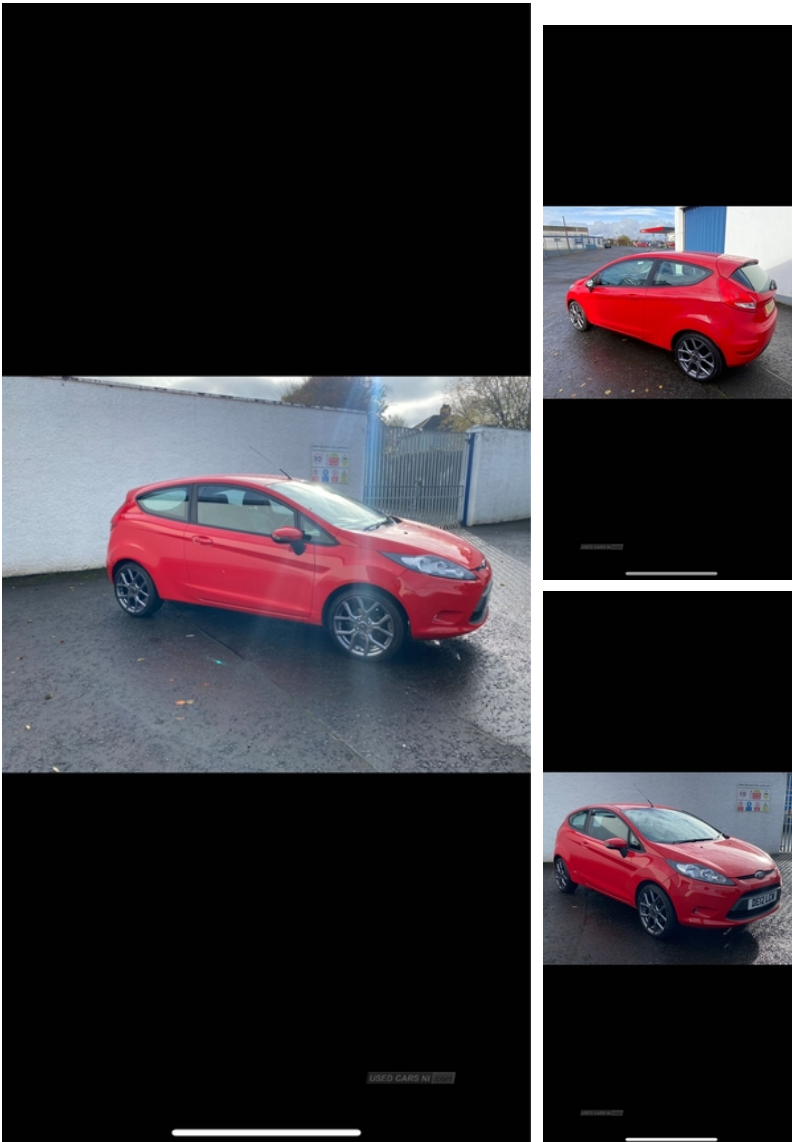

Ford Fiesta 1.25 Style 3dr | Apr 2012

£3,750

Fully serviced, timing belt changed new brakes, 4 new tyres clean car

Vehicle Features

3 point rear seatbelts x3, 4 speakers, 15" steel wheels, ABS+EBA, Auxiliary input socket, Body colour bumpers, Body colour door handles, Body colour electric adjustable heated door mirrors, Cloth upholstery, Courtesy headlamp delay, Delay courtesy light function, Driver and passenger airbags, Electric front windows/one touch facility, Electric power steering, Front headrests, Height adjustable driver's seat, Immobiliser, Isofix, MP3 compatible radio/single CD player, Outer passenger rear

Miles:	92140
Fuel Type:	Petrol
Transmission:	Manual
Colour:	Red
Engine Size:	1242
Tax Band:	D (£160 p/a)
Body Style:	Hatchback
Insurance group:	5E
Reg:	DE12 LCW

Technical Specs

DIMENSIONS	
Length:	3950mm
Width:	1787mm
Height:	1481mm
Seats:	5
Luggage Capacity (Seats Up):	295L
Gross Weight:	1490KG
Max. Loading Weight:	449KG