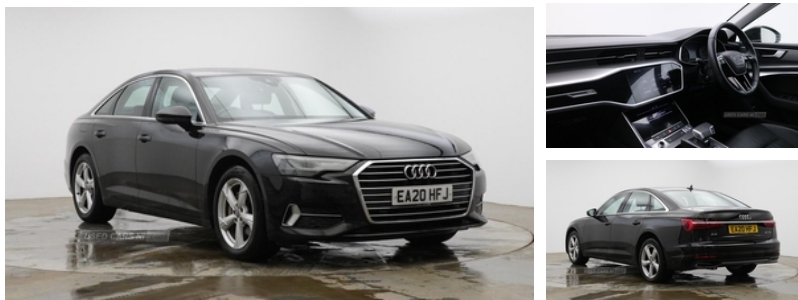

Audi A6 40 TDI Sport 4dr S Tronic | Jun 2020

£19,985

Audi A6 40 TDI Sport 4dr S Tronic

Vehicle Features

2 zone deluxe electronic climate control, 3 point seatbelts on all seats, 3 spoke high multi-function leather steering wheel with shift paddles, 4 way electric lumbar support for driver and front passenger, 7" high resolution colour driver information display system, 12V Mild hybrid, 40/20/40 split folding 3 rear seat bench in 3 parts with rear centre armrest, Airbags - Front side, All weather LED headlights, Amazon alexa Integration, Anti-theft wheel bolts and wheel loosening detection, Anti theft alarm with tow away protection, ASR and EDL, Audi connect safety and service (e-call), Audi drive select, Audi music interface, Audi parking system plus - acoustic and visual park assist system for front and rear, Audi pre-sense front, Audi smartphone interface, Automatic start/stop system with coasting functionality, Auxiliary input socket, Bluetooth interface, Body colour bumpers, Body coloured door mirrors, Centre armrest matches seat colour, Cloth headlining, Cruise control + speed limiter, DAB Digital radio, Diesel particulate filter, Door sill trims with aluminium inlay, EBD - Electronic brakeforce distribution, Electrically adjustable, Electric boot lid release, Electric front/rear windows, Electromechanical parking brake, Electronic Stability Control (ESC) including ABS, Extended pedestrian protection measures, Frameless auto dimming rear view mirror, Front/rear floor mats, front and rear including head, Front centre armrest, Front head restraints, heated and folding door mirrors with driver memory function and integrated LED indicators, Heated front seats, Heat insulating glass in side and rear windows, Height/reach adjust steering wheel, Illuminated sun visors with vanity mirrors, Immobiliser, ISOFIX child seat mounting and Top Tether with front passenger airbag deactivation, Keyless Go, Lane departure warning system, Leather gear knob, LED rear lights, Lunar silver cloth headlining, Manually adjustable front seats, Matt black rear

Miles:	61625
Fuel Type:	Diesel
Transmission:	Automatic
Colour:	Black
Engine Size:	1968
Tax Band:	Petrol/Diesel (£190 p/a)
Body Style:	Saloon
Insurance group:	30E
Reg:	EA20HFJ

Technical Specs

DIMENSIONS	
Length:	4939mm
Width:	1842mm
Height:	1457mm
Seats:	5
Luggage Capacity (Seats Up):	530L
Gross Weight:	2255KG
Max. Loading Weight:	610KG
PERFORMANCE & ECONOMY	
Fuel Consum. (Urban Cold):	56.5MPG
Fuel Consum. (Extra Urban):	67.3MPG
Fuel Consum. (Combined):	62.8MPG
Fuel Tank Capacity:	63L
Number Of Gears:	7 SPEED
Top Speed:	152MPH
Acceleration 0-100 km/h:	8.1s
Engine Power BHP:	201.2BHP