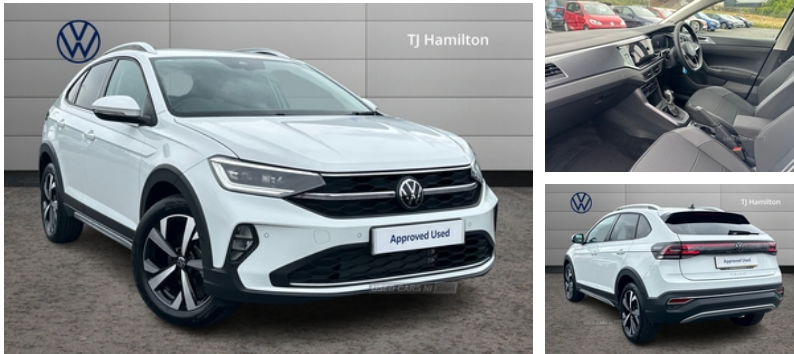

Volkswagen Taigo 1.5 TSI 150 Style 5dr DSG | Mar 2024

£26,950

Exterior Features, Electric windows, Rear wash/wipe with intermittent wipe setting, Rear shock absorption, Body coloured bumpers and radiator grille with chrome trim and front fog lamps with chrome bezel, Dual chrome twin tailpipes on left and right, External USB type C socket and charging sockets, Rear side wing doors, Ambient lighting with logo projection, Auto headlights, LED rear combination lamp, LED third brake light, Rear fog light on one side, reversing light on both sides, Safety, Electronic stability control, Front and rear disc brakes, Hill start assist, Advanced driver attention and drowsiness monitor, Power Steering, Aspherical driver's exterior mirror, Left convex exterior mirror, Power folding adjustable/heated exterior mirrors and front passenger exterior mirror lowering function, 2 x 3-point seatbelts/outer rear seats with ECE label, 3-point seat belts in front with pretensioner and height adjustment, 3-point seatbelt for centre rear seat, Adaptive driver and front passenger airbags with passenger airbag deactivation function, Driver and front passenger safety-optimised head restraints, Extended and predictive pedestrian/ cyclist protection, Front curtain and side airbags with center airbag, Manual rear child locks, Single tone horn, Tyre pressure loss indicator, Interior Features, Black carpets, Front + rear carpet mats, Air care climatronic air conditioning system with active combination filter and 2-zone temperature control, 12V socket in centre console, Chrome bezel for instrument cluster, vents, door handles + gear shift, Front centre armrest, Height and reach adjustable steering wheel, Leather trimmed gear knob, Leather wrapped multifunction steering wheel, Luggage compartment floor, Storage