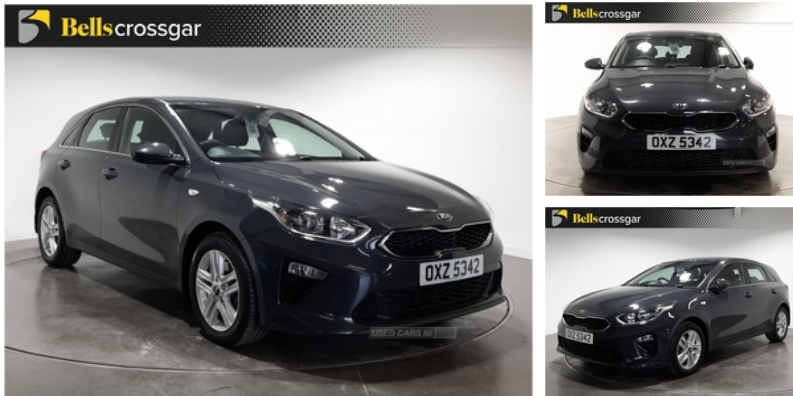

Kia Ceed 1.6 CRDi ISG 2 5dr | Jul 2020

£12,595

Kia Ceed 1.6 CRDi ISG 2 5dr

Vehicle Features

3 x passenger assist grips, 3.5" supervision cluster display, 6 speaker audio system, 8" colour touchscreen audio display, 12V power socket in front console (x2), 16" alloy wheels, 60/40 split folding rear seat, ABS with Electronic Brakeforce Distribution (EBD) & Brake Assist System (BAS), Air conditioning, Alarm system, All-round Electric Windows with Front Auto Up & Down Function, All-round height adjustable headrests, All round 3-point seatbelts, Anti-lock Braking System with Electronic Brakeforce Distribution (EBD) and Brake Assist System (BAS), Apple car play/Android Auto with voice control, Automatic headlights, Bluetooth with Voice Recognition & Music Streaming, Body colour bumpers, Body colour door mirrors, Body colour exterior door handles, Centre console storage box/armrest, Chrome window surround, Cloth door trim, Cruise control + speed limiter, Cupholders in centre console, Cupholders in rear armrest, DAB Radio with MP3, Dash illumination dimmer switch, Diesel particulate filter, Driver & Front Passenger Sunvisors with Vanity Mirror Illumination & Ticket Holder, Driver's seat height adjuster, Driver attention warning, Dual front side airbags, Dual Height Luggage Area Floor, Electrically adjustable and heated door mirrors, Electronic stability control (ESC) and vehicle stability management (VSM), Electronic stability control and vehicle stability management, Emergency stop signalling system, Engine Immobiliser & Deadlocks, Front and rear door storage, Front fog lights, Front map light with sunglasses case, Front passenger airbag deactivation, Front seat and rear pockets, Front seatback pockets, Front wiper de-icer, Gear shift indicator, Headlining in Light grey, Heated rear window with timer, Height