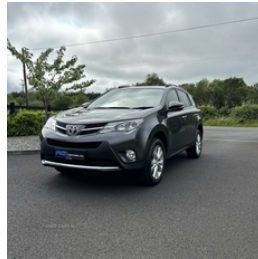

Toyota RAV4 2.2 D-4D Invincible 5dr | Oct 2013
LOW MILES, AWD

£11,750

Miles:	33615
Fuel Type:	Diesel
Transmission:	Manual
Colour:	Grey
Engine Size:	2231
CO2 Emission:	149
Tax Band:	F (£210 p/a)
Body Style:	Sport utility vehicle
Insurance group:	29E
Reg:	MJ63ZGM

Technical Specs

DIMENSIONS

Length:	4570mm
Width:	1845mm
Height:	1660mm
Seats:	5
Luggage Capacity (Seats Up):	410L
Gross Weight:	2190KG
Max. Loading Weight:	575KG

PERFORMANCE & ECONOMY

Fuel Consum. (Urban Cold):	40.9MPG
Fuel Consum. (Extra Urban):	56.5MPG
Fuel Consum. (Combined):	49.6MPG
Fuel Tank Capacity:	60L
Number Of Gears:	6 SPEED
Top Speed:	118MPH
Acceleration 0-100 km/h:	9.6s
Engine Power BHP:	147.5BHP

2013 RAV4 2.2 D-4D Invincible AWD

Decuma Grey, 33,615 miles with full service history

High spec jeep with:

- Keyless entry and start
- Cruise control
- Reversing camera
- Parking sensors
- Leather Heated seats
- Satnav
- Rear privacy glass
- Comes with 2 keys and full year Mot