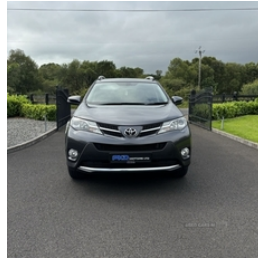

Toyota RAV4 2.2 D-4D Invincible 5dr | Oct 2013
LOW MILES, AWD

£11,750

Miles:	33615
Fuel Type:	Diesel
Transmission:	Manual
Colour:	Grey
Engine Size:	2231
CO2 Emission:	149
Tax Band:	F (£210 p/a)
Body Style:	Sport utility vehicle
Insurance group:	29E
Reg:	MJ63ZGM

2013 RAV4 2.2 D-4D Invincible AWD

Decuma Grey, 33,615 miles with full service history

High spec jeep with:

- Keyless entry and start
- Cruise control
- Reversing camera
- Parking sensors
- Leather Heated seats
- Satnav
- Rear privacy glass
- Comes with 2 keys and full year Mot